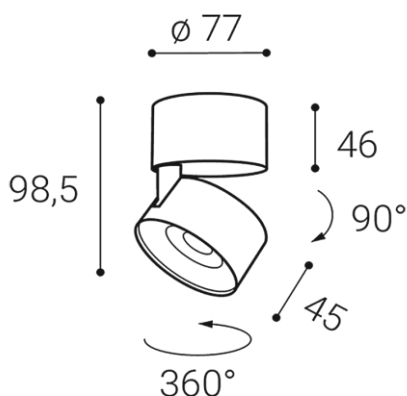

KLIP ON, WB

Name	KLIP ON, WB
Code	11508313
Color	WHITE/BLACK / RAL 9003/9005
Power	11W ± 10 %
Lumen output	770lm ± 10 %
Color temperature	3000K
Efficacy	70lm/W
Driver	250 mA
Electrical insulation class	
Voltage / Frequency	220-240V/50-60Hz
Color Rendering Index	90+
SDCM	< 3
Light beam angle	30°
Unified Glare Rating	N/A
Light source	LED
Dimmable	ON/OFF
LED Lifetime	L80B20 50.000h 25°C
Warranty	5 YEAR
Ingress Protection	IP 20
Material	ALUMINIUM/PMMA

Product

KLIP ON, WB

11508313

WHITE/BLACK / RAL 9003/9005

Power

11W ± 10 %

770lm ± 10 %

3000K