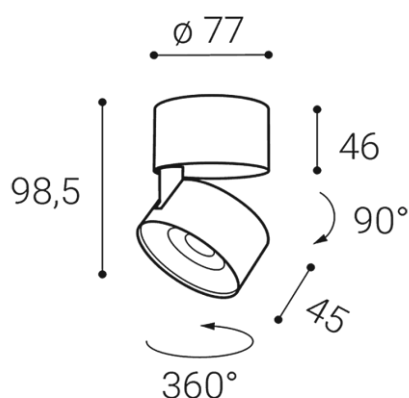

KLIP ON, WW

| | |
|------------------------------------|---|
| Name | KLIP ON, WW |
| Code | 11508311 |
| Color | WHITE/WHITE / RAL 9003/9003 |
| Power | 11W ± 10 % |
| Lumen output | 770lm ± 10 % |
| Color temperature | 3000K |
| Efficacy | 70lm/W |
| Driver | 250 mA |
| Electrical insulation class |  |
| Voltage / Frequency | 220-240V/50-60Hz |
| Color Rendering Index | 90+ |
| SDCM | < 3 |
| Light beam angle | 30° |
| Unified Glare Rating | N/A |
| Light source | LED |
| Dimmable | ON/OFF |
| LED Lifetime | L80B20 50.000h 25°C |
| Warranty | 5 YEAR |
| Ingress Protection | IP 20 |
| Material | ALUMINIUM/PMMA |

Product

KLIP ON, WW

11508311

WHITE/WHITE / RAL 9003/9003

Power

11W ± 10 %

770lm ± 10 %

3000K