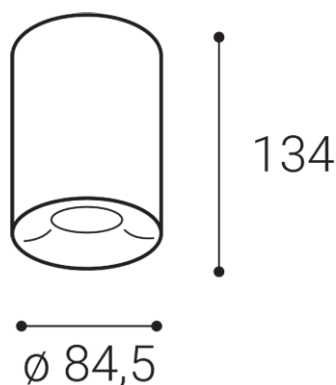

TUBUS C, B

Name	TUBUS C, B
Code	1150643
Color	BLACK / RAL 9005
Power	9W ± 10 %
Lumen output	820lm ± 10 %
Color temperature	4000K
Efficacy	91lm/W
Driver	200 mA
Electrical insulation class	
Voltage / Frequency	220-240V/50-60Hz
Color Rendering Index	90+
SDCM	< 3
Light beam angle	60°
Unified Glare Rating	N/A
Light source	LED
Dimmable	ON/OFF
LED Lifetime	L80B20 50.000h 25°C
Warranty	5 YEAR
Ingress Protection	IP 20
Material	ALUMINIUM/PMMA

Product

TUBUS C, B
1150643
BLACK / RAL 9005

Power

9W ± 10 %
820lm ± 10 %
4000K
91lm/W

200 mA

220-240V/50-60Hz

Information

90+
< 3
60°
N/A
LED
ON/OFF
L80B20 50.000h 25°C
5 YEAR

Other data

IP 20
ALUMINIUM/PMMA

EN

Series of round surface light fitting for interior mounting, equipped with COB LED.

Housing made of aluminium. Available in 3 different styles A,B,C in white and black color.