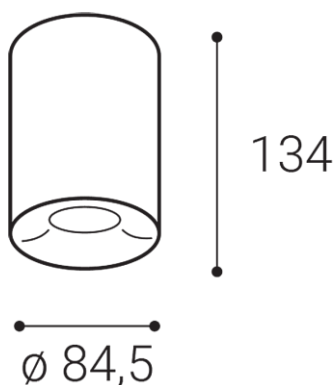

TUBUS C, W

Name	
Code	
Color	
Power	
Lumen output	
Color temperature	
Efficacy	
Driver	
Electrical insulation class	
Voltage / Frequency	
Color Rendering Index	
SDCM	
Light beam angle	
Unified Glare Rating	
Light source	
Dimmable	
LED Lifetime	
Warranty	
Ingress Protection	
Material	

Product

TUBUS C, W

1150631

WHITE / RAL 9003

Power

9W ± 10 %

735lm ± 10 %

3000K