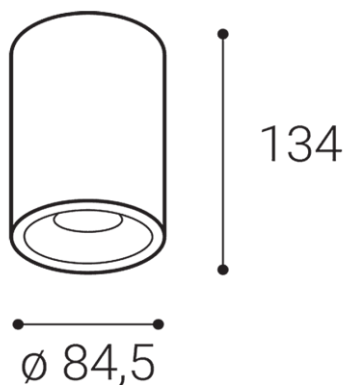

# TUBUS B, W

|                                    |                     |
|------------------------------------|---------------------|
| <b>Name</b>                        | TUBUS B, W          |
| <b>Code</b>                        | 1150541             |
| <b>Color</b>                       | WHITE / RAL 9003    |
| <b>Power</b>                       | 9W ± 10 %           |
| <b>Lumen output</b>                | 820lm ± 10 %        |
| <b>Color temperature</b>           | 4000K               |
| <b>Efficacy</b>                    | 91lm/W              |
| <b>Driver</b>                      | 200 mA              |
| <b>Electrical insulation class</b> |                     |
| <b>Voltage / Frequency</b>         | 220-240V/50-60Hz    |
| <b>Color Rendering Index</b>       | 90+                 |
| <b>SDCM</b>                        | < 3                 |
| <b>Light beam angle</b>            | 60°                 |
| <b>Unified Glare Rating</b>        | N/A                 |
| <b>Light source</b>                | LED                 |
| <b>Dimmable</b>                    | ON/OFF              |
| <b>LED Lifetime</b>                | L80B20 50.000h 25°C |
| <b>Warranty</b>                    | 5 YEAR              |
| <b>Ingress Protection</b>          | IP 20               |
| <b>Material</b>                    | ALUMINIUM/PMMA      |

## Product

TUBUS B, W

1150541

WHITE / RAL 9003