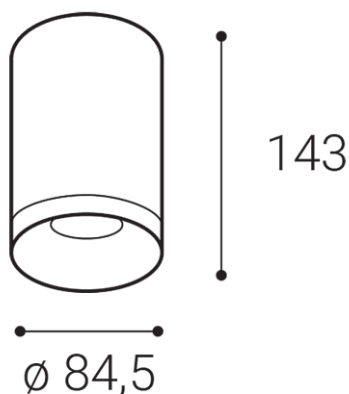

TUBUS A, B

Name	TUBUS A, B
Code	1150443
Color	BLACK / RAL 9005
Power	9W ± 10 %
Lumen output	820lm ± 10 %
Color temperature	4000K
Efficacy	91lm/W
Driver	200 mA
Electrical insulation class	
Voltage / Frequency	220-240V/50-60Hz
Color Rendering Index	90+
SDCM	< 3
Light beam angle	60°
Unified Glare Rating	N/A
Light source	LED
Dimmable	ON/OFF
LED Lifetime	L80B20 50.000h 25°C
Warranty	5 YEAR
Ingress Protection	IP 20
Material	ALUMINIUM/PMMA

Product

Name
TUBUS A, B
Code
1150443
Color
BLACK / RAL 9005

Power

9W ± 10 %

820lm ± 10 %

4000K

91lm/W

200 mA

L80B20 50.000h 25°C

5 YEAR

Other data

IP 20

ALUMINIUM/PMMA

EN

Series of round surface light fitting for interior mounting, equipped with COB LED.

Housing made of aluminium. Available in 3 different styles A,B,C in white and black color.