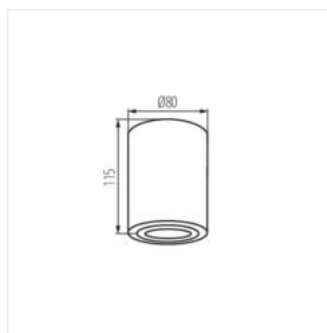

BORD XS

Stropní bodové svítidlo

MODERN
design

HIGH
quality
finish

BORD XS DLP-50-B

BORD XS DLP-50-B **25478** max 10W černá

BORD XS DLP-50-W **25479** max 10W bílá

 220-240 AC	 50	 PAR16 LED	 GU10		 IP 20	
 5÷25			 25		 1÷2,5	 0,5m

BORD XS

Stropní bodové svítidlo

BORD XS DLP-50-B

BORD XS DLP-50-W

BORD XS DLP-50