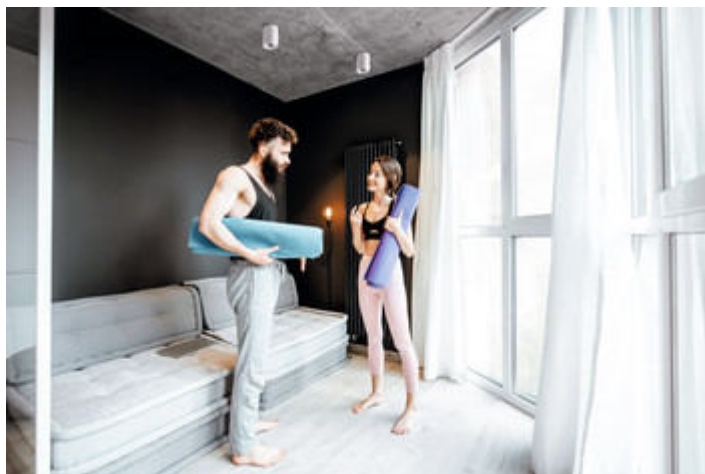

BORD XS

Stropní bodové svítidlo

BORD XS DLP-50-B