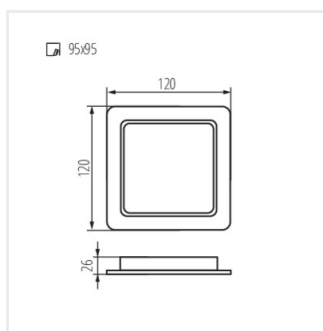

TAVO LED DO 9W-NW

TAVO LED DO 12W-NW

TAVO LED DO 18W-NW

TAVO LED DO 24W-NW

TAVO LED DL 5W-NW

TAVO LED DL 9W-NW

TAVO LED DL 12W-NW

TAVO LED DL 18W-NW