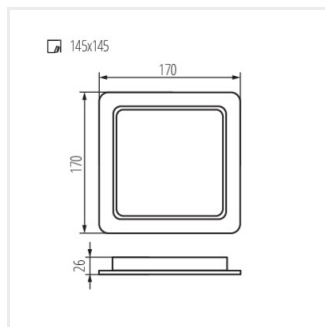

TAVO LED DO 9W-NW

TAVO LED DO 12W-NW

TAVO LED DO 18W-NW

TAVO LED DO 24W-NW

TAVO LED DL 5W-NW

TAVO LED DL 9W-NW

TAVO LED DL 12W-NW

TAVO LED DL 18W-NW