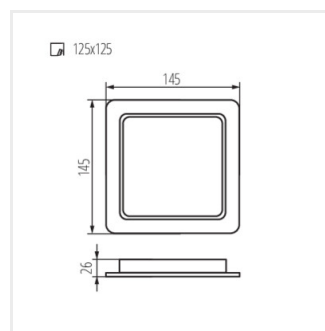

TAVO LED DO 9W-NW

TAVO LED DO 12W-NW

TAVO LED DO 18W-NW

TAVO LED DO 24W-NW

TAVO LED DL 5W-NW

TAVO LED DL 9W-NW

TAVO LED DL 12W-NW

TAVO LED DL 18W-NW