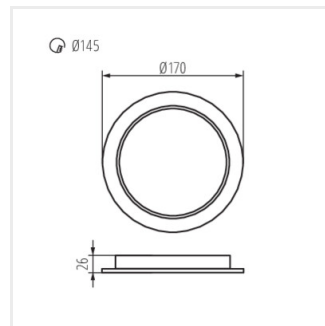

TAVO LED DO 18W-NW