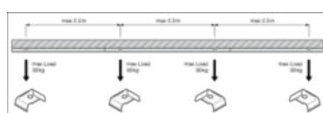

Zmíněný produktový kód udává nejmenší jednotku množství, kterou lze objednat. Jednotka balení může obsahovat jeden nebo více samostatných produktů. Při objednávání zadávejte jednotky balení nebo násobky jednotek balení.

DALŠÍ KATALOGOVÉ INFORMACE

Reference / Odkazy

- Záruka viz www.ledvance.cz/zaruky

VYLOUČENÍ ODPOVĚDNOSTI

Změny bez předchozího upozornění vyhrazeny. Chyby a opomenutí vyhrazeny. Vždy se ujistěte, že používáte nejnovější vydání.