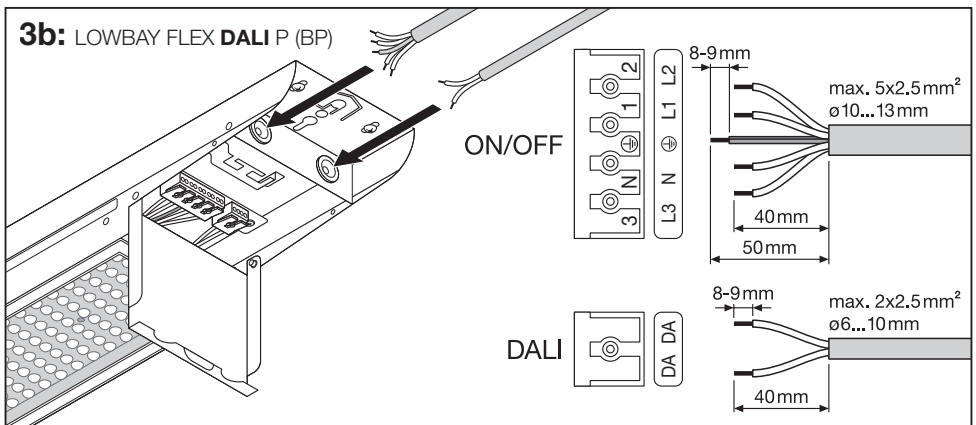

LOWBAY FLEX SUSPENSION KIT
EAN 4058075693722

LOWBAY FLEX 1200 P / LOWBAY FLEX 1200 DALI P

LOWBAY FLEX (BP) 1500 P / LOWBAY FLEX (BP) 1500 DALI P

C10449058
G11138985
29.03.22

LEDVANCE GmbH
Steinerne Furt 62
86167 Augsburg, Germany
www.ledvance.com