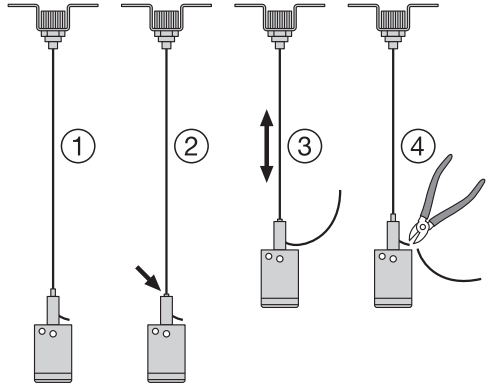

LOWBAY FLEX SUSPENSION KIT
EAN 4058075693722