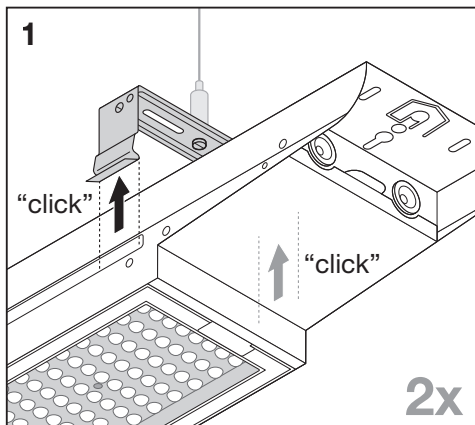

LOWBAY FLEX SUSPENSION KIT
EAN 4058075693722

LOWBAY FLEX 1200 P / LOWBAY FLEX 1200 DALI P

LOWBAY FLEX (BP) 1500 P / LOWBAY FLEX (BP) 1500 DALI P

C10449058
G11138985
29.03.22

LEDVANCE GmbH
Steinerne Furt 62
86167 Augsburg, Germany
www.ledvance.com