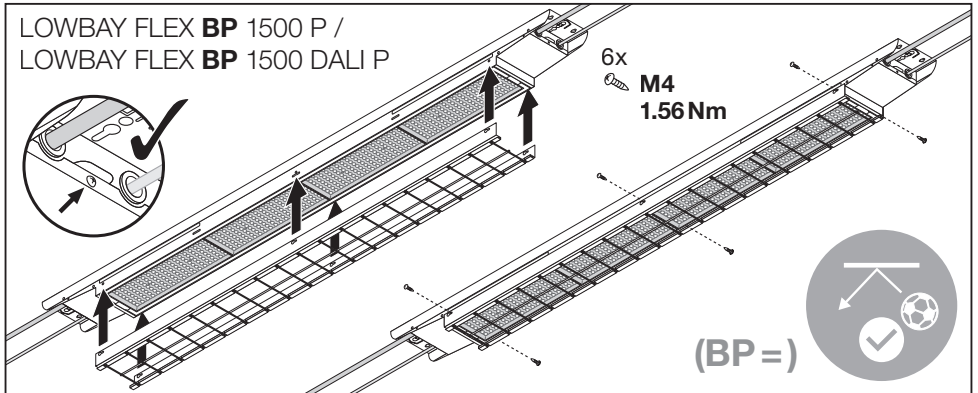

LOWBAY FLEX SUSPENSION KIT
EAN 4058075693722

LOWBAY FLEX 1200 P / LOWBAY FLEX 1200 DALI P

LOWBAY FLEX (BP) 1500 P / LOWBAY FLEX (BP) 1500 DALI P

C10449058
G11138985
29.03.22

LEDVANCE GmbH
Steinerne Furt 62
86167 Augsburg, Germany
www.ledvance.com