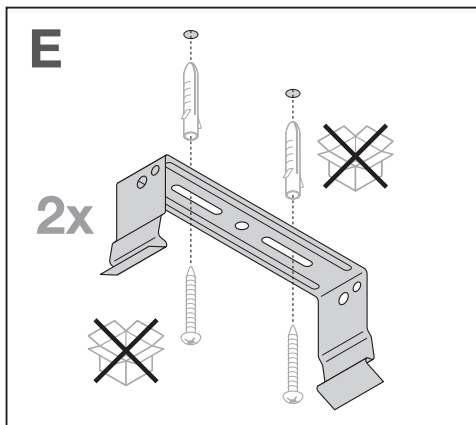

LOWBAY FLEX SUSPENSION KIT
EAN 4058075693722

LOWBAY FLEX 1200 P / LOWBAY FLEX 1200 DALI P

LOWBAY FLEX (BP) 1500 P / LOWBAY FLEX (BP) 1500 DALI P

C10449058
G11138985
29.03.22

LEDVANCE GmbH
Steinerne Furt 62
86167 Augsburg, Germany
www.ledvance.com