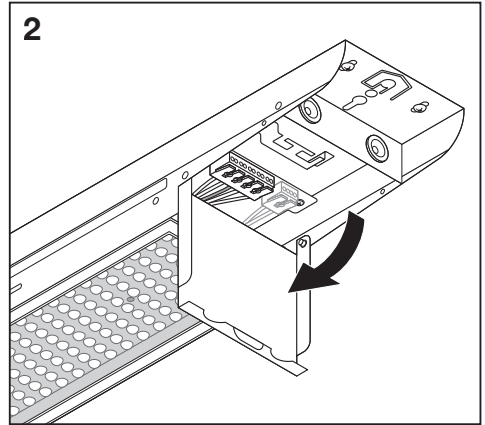

LOWBAY FLEX SUSPENSION KIT
EAN 4058075693722

LOWBAY FLEX 1200 P / LOWBAY FLEX 1200 DALI P

LOWBAY FLEX (BP) 1500 P / LOWBAY FLEX (BP) 1500 DALI P

C10449058
G11138985
29.03.22

LEDVANCE GmbH
Steinerne Furt 62
86167 Augsburg, Germany
www.ledvance.com