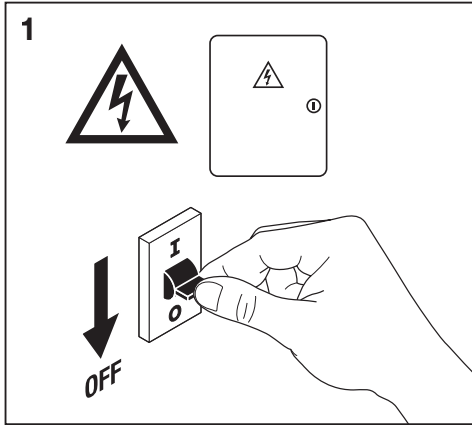

LOWBAY FLEX SUSPENSION KIT
EAN 4058075693722

LOWBAY FLEX 1200 P / LOWBAY FLEX 1200 DALI P

LOWBAY FLEX (BP) 1500 P / LOWBAY FLEX (BP) 1500 DALI P

C10449058
G11138985
29.03.22

LEDVANCE GmbH
Steinerne Furt 62
86167 Augsburg, Germany
www.ledvance.com