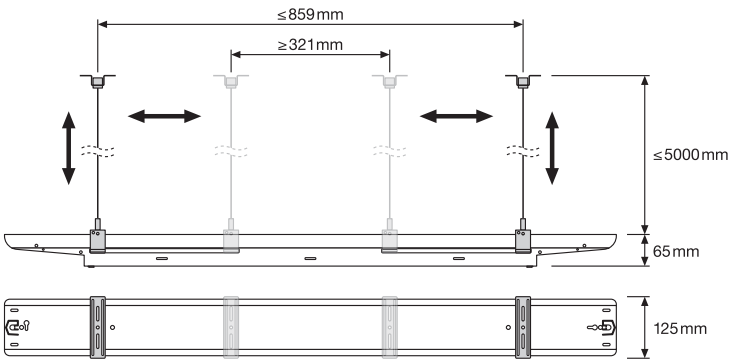

LOWBAY FLEX 1200 P / LOWBAY FLEX 1200 DALI P