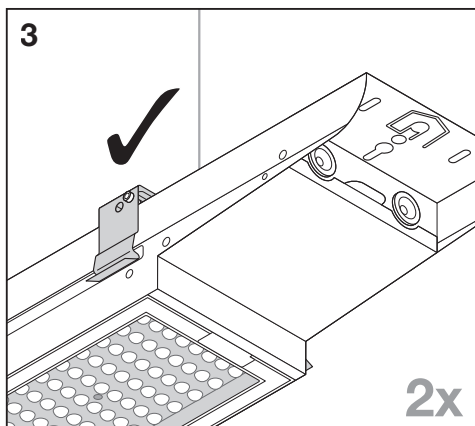

LOWBAY FLEX SUSPENSION KIT
EAN 4058075693722

LOWBAY FLEX 1200 P / LOWBAY FLEX 1200 DALI P

LOWBAY FLEX (BP) 1500 P / LOWBAY FLEX (BP) 1500 DALI P

C10449058
G11138985
29.03.22

LEDVANCE GmbH
Steinerne Furt 62
86167 Augsburg, Germany
www.ledvance.com