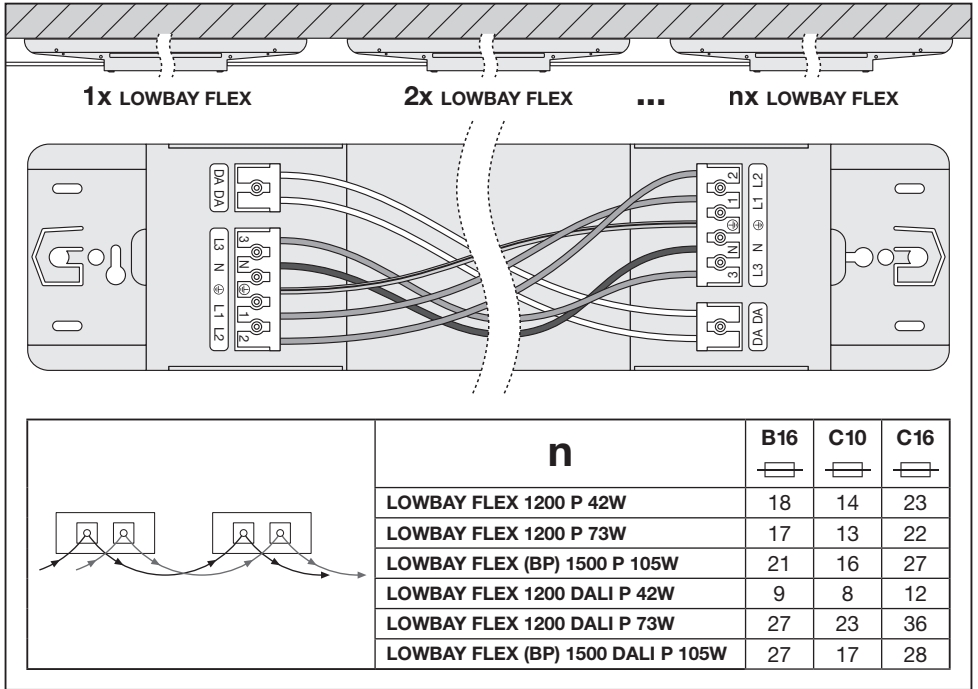

LOWBAY FLEX SUSPENSION KIT
EAN 4058075693722

LOWBAY FLEX 1200 P / LOWBAY FLEX 1200 DALI P

LOWBAY FLEX (BP) 1500 P / LOWBAY FLEX (BP) 1500 DALI P

C10449058
G11138985
29.03.22

LEDVANCE GmbH
Steinerne Furt 62
86167 Augsburg, Germany
www.ledvance.com