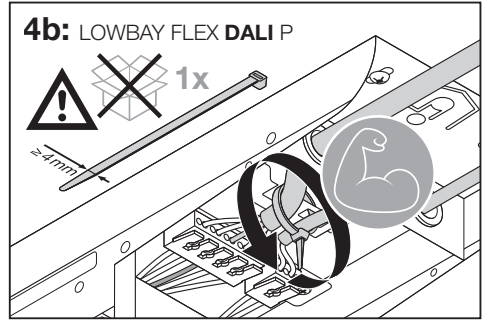

LOWBAY FLEX SUSPENSION KIT
EAN 4058075693722

LOWBAY FLEX 1200 P / LOWBAY FLEX 1200 DALI P

LOWBAY FLEX (BP) 1500 P / LOWBAY FLEX (BP) 1500 DALI P

C10449058
G11138985
29.03.22

LEDVANCE GmbH
Steinerne Furt 62
86167 Augsburg, Germany
www.ledvance.com