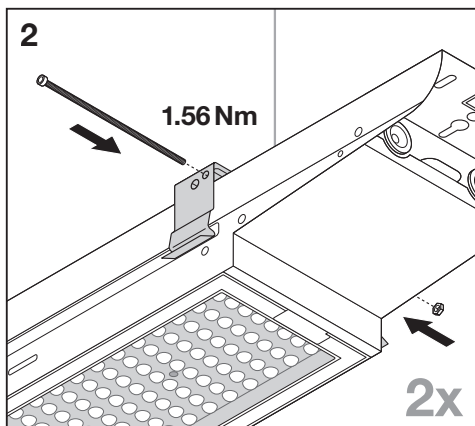

LOWBAY FLEX SUSPENSION KIT
EAN 4058075693722

LOWBAY FLEX 1200 P / LOWBAY FLEX 1200 DALI P

LOWBAY FLEX (BP) 1500 P / LOWBAY FLEX (BP) 1500 DALI P

C10449058
G11138985
29.03.22

LEDVANCE GmbH
Steinerne Furt 62
86167 Augsburg, Germany
www.ledvance.com