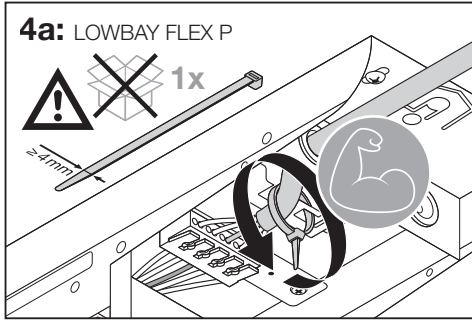

LOWBAY FLEX SUSPENSION KIT
EAN 4058075693722

LOWBAY FLEX 1200 P / LOWBAY FLEX 1200 DALI P

LOWBAY FLEX (BP) 1500 P / LOWBAY FLEX (BP) 1500 DALI P

C10449058
G11138985
29.03.22

LEDVANCE GmbH
Steinerne Furt 62
86167 Augsburg, Germany
www.ledvance.com