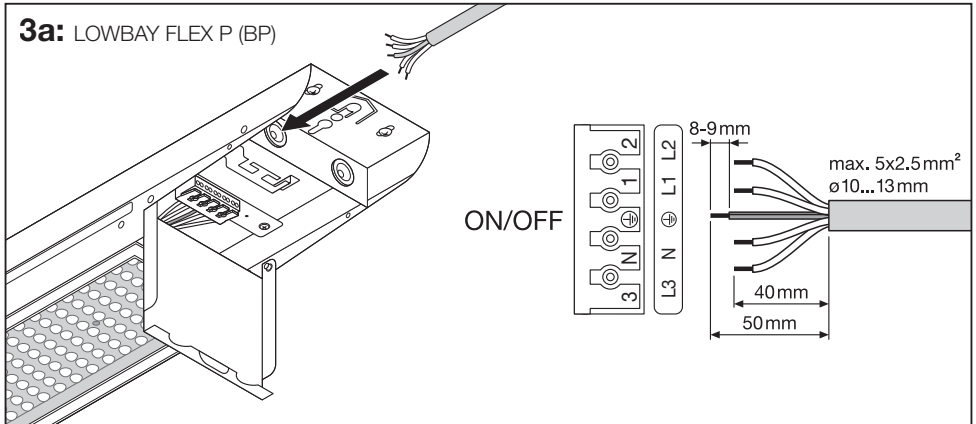

LOWBAY FLEX SUSPENSION KIT
EAN 4058075693722

LOWBAY FLEX 1200 P / LOWBAY FLEX 1200 DALI P

LOWBAY FLEX (BP) 1500 P / LOWBAY FLEX (BP) 1500 DALI P

C10449058
G11138985
29.03.22

LEDVANCE GmbH
Steinerne Furt 62
86167 Augsburg, Germany
www.ledvance.com