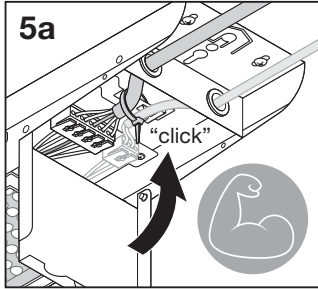

LOWBAY FLEX SUSPENSION KIT
EAN 4058075693722

LOWBAY FLEX 1200 P / LOWBAY FLEX 1200 DALI P

LOWBAY FLEX (BP) 1500 P / LOWBAY FLEX (BP) 1500 DALI P

C10449058
G11138985
29.03.22

LEDVANCE GmbH
Steinerne Furt 62
86167 Augsburg, Germany
www.ledvance.com