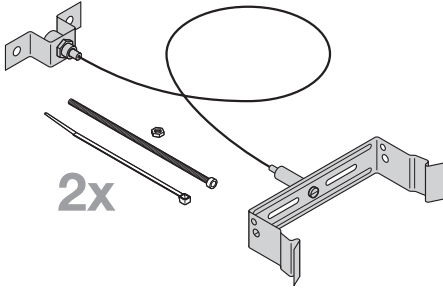

LOWBAY FLEX SUSPENSION KIT
EAN 4058075693722