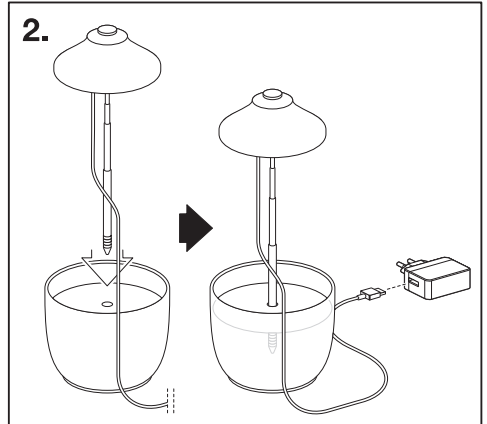

The light automatically switches on/off:

Reset:

OFF

ON