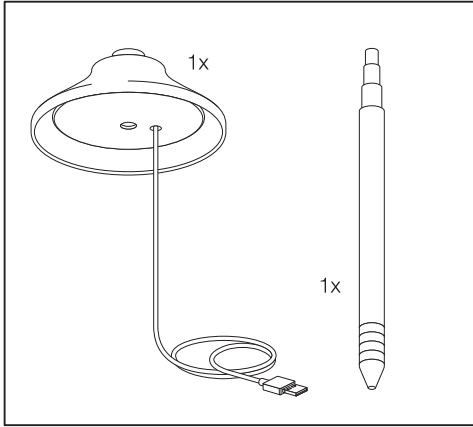

The light automatically switches on/off:

Reset:

OFF

ON