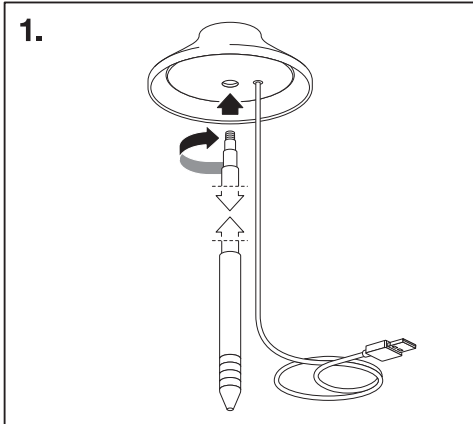

The light automatically switches on/off:

Reset:

OFF

ON