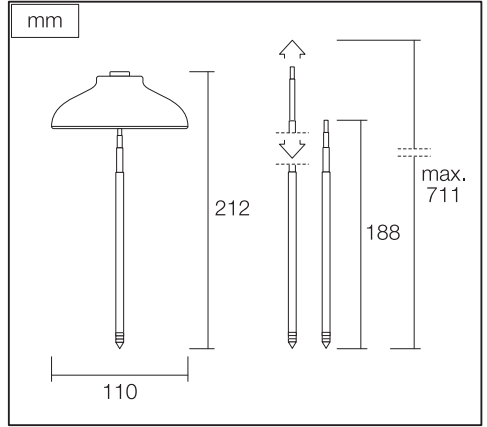

The light automatically switches on/off:

Reset:

OFF

ON