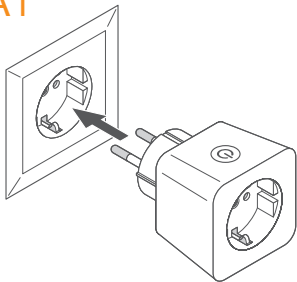

OSRAM

SMART⁺

PLUG EU

Works with
Apple HomeKit

 **Bluetooth[®]**

A1

HOME APP

A2