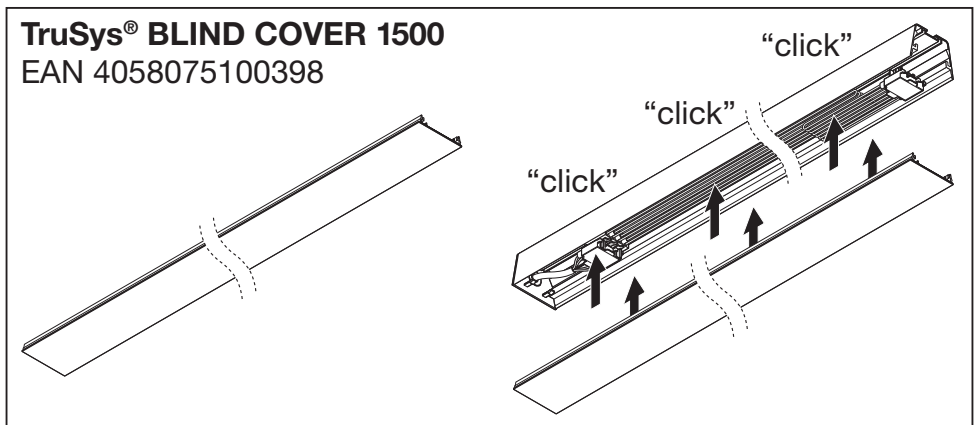

TruSys®
MOUNTING BRACKETS
 EAN 4058075100435

2x

TruSys®
ELECTRICAL CONNECTOR
EAN 4058075155589

8

9

10

11

12