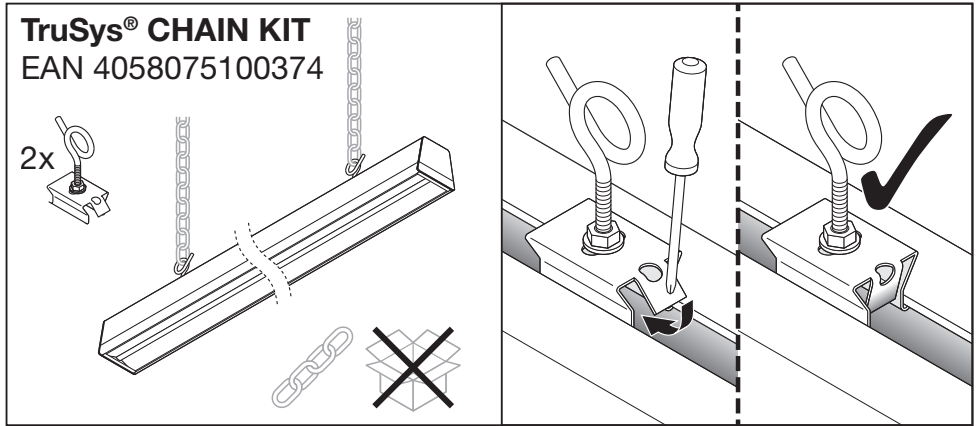

TruSys®
MOUNTING BRACKETS
 EAN 4058075100435

2x

TruSys®
ELECTRICAL CONNECTOR
EAN 4058075155589

8

9

10

11

12