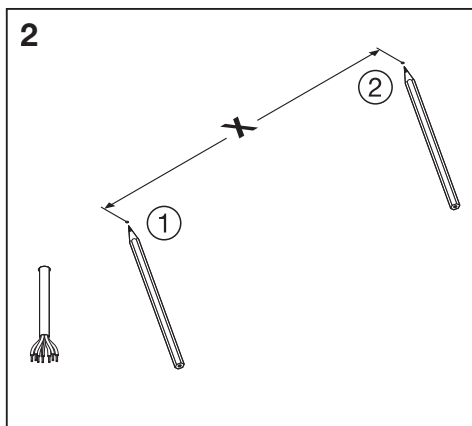

TruSys®
MOUNTING BRACKETS
EAN 4058075100435

2x