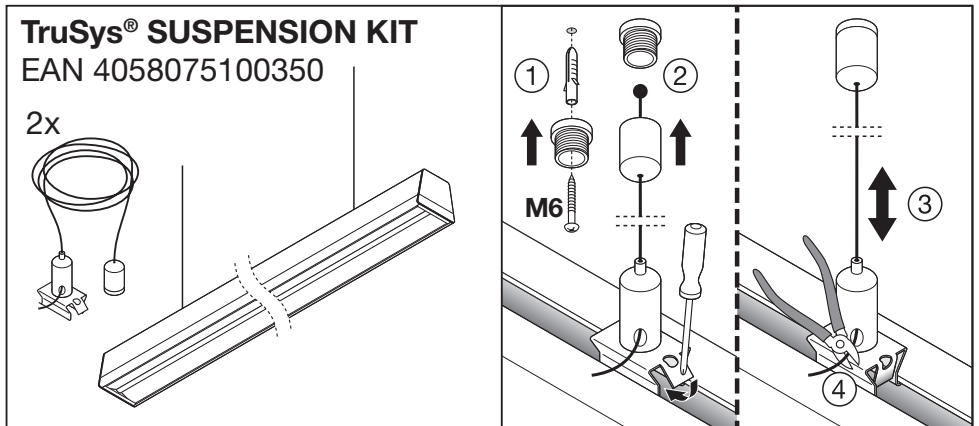

TruSys®
MOUNTING BRACKETS
 EAN 4058075100435

2x

TruSys®
ELECTRICAL CONNECTOR
EAN 4058075155589

8

9

10

11

12