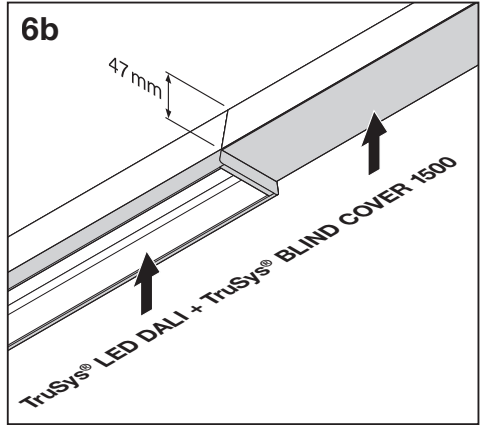

TruSys®
MOUNTING BRACKETS
 EAN 4058075100435

2x

TruSys®
ELECTRICAL CONNECTOR
EAN 4058075155589

8

9

10

11

12