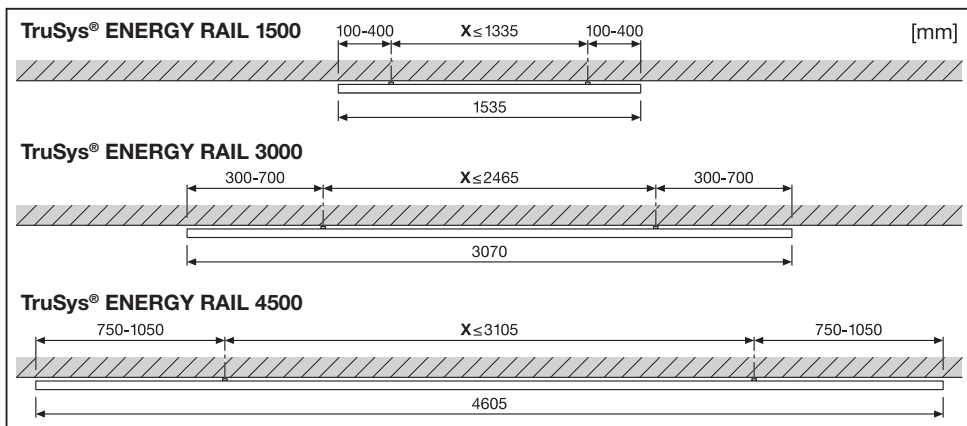

TruSys®
MOUNTING BRACKETS
EAN 4058075100435

2x