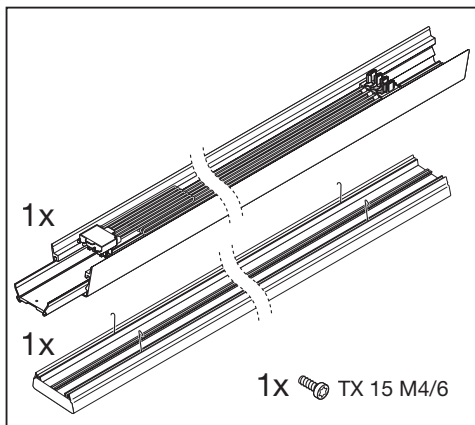

TruSys®
MOUNTING BRACKETS
EAN 4058075100435

2x