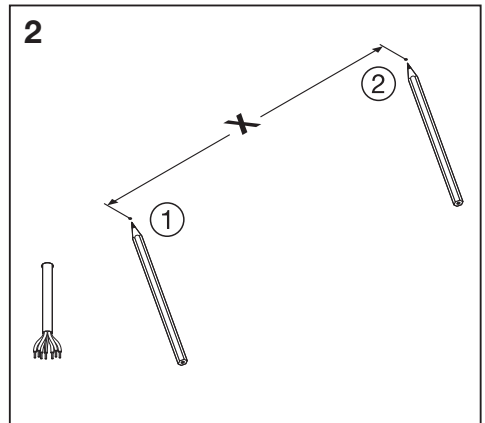

TruSys®
MOUNTING BRACKETS
EAN 4058075100435

2x