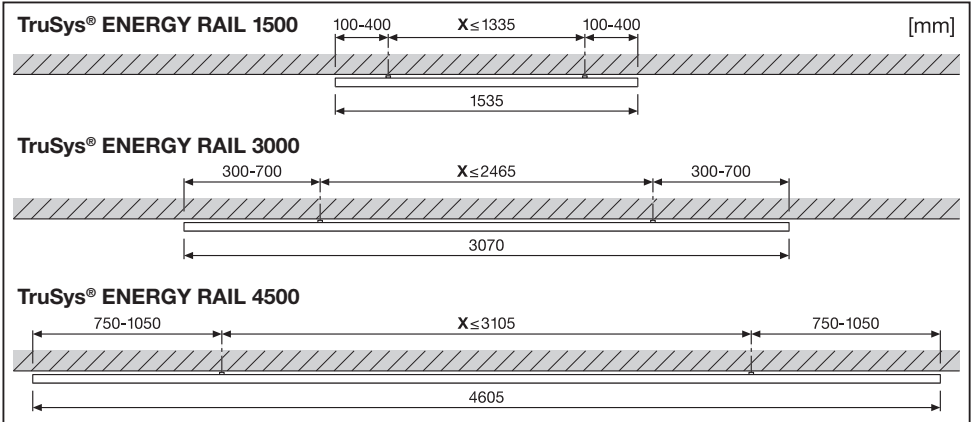

TruSys®
MOUNTING BRACKETS
EAN 4058075100435

2x