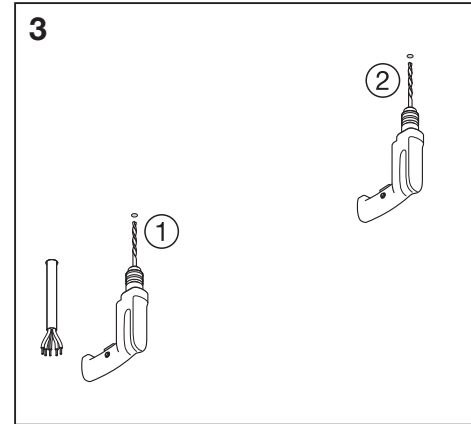

TruSys®
MOUNTING BRACKETS
EAN 4058075100435