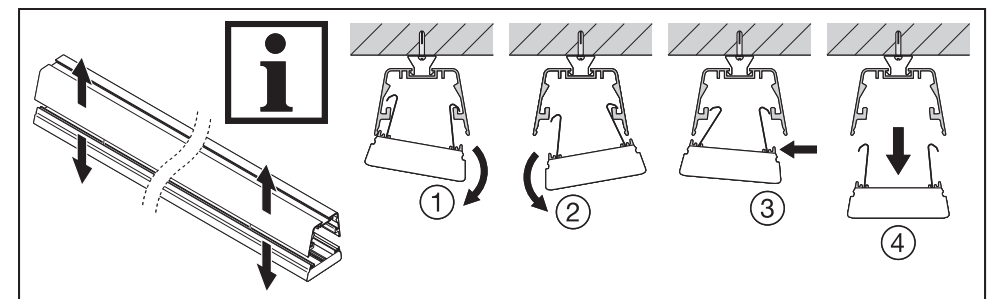

TruSys®
ELECTRICAL CONNECTOR
EAN 4058075155565