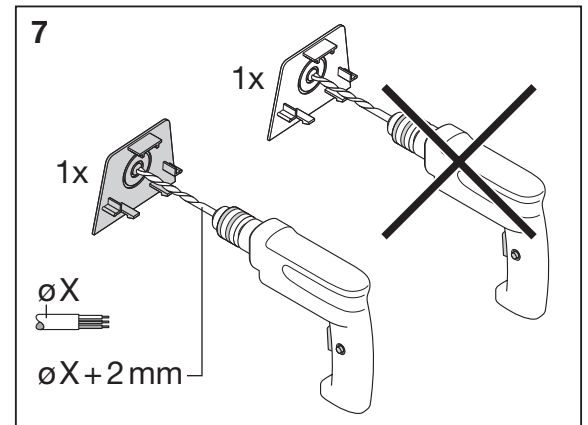

TruSys®
MOUNTING BRACKETS
EAN 4058075100435