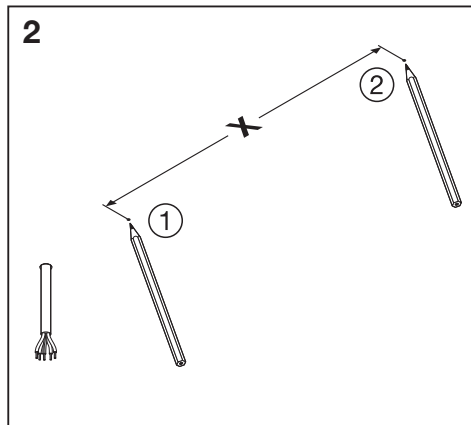

TruSys®
MOUNTING BRACKETS
EAN 4058075100435