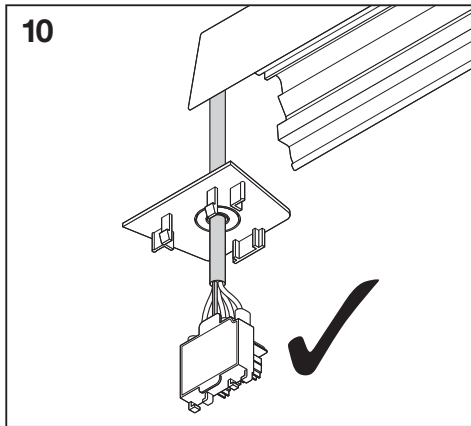

TruSys®
ELECTRICAL CONNECTOR
EAN 4058075155565