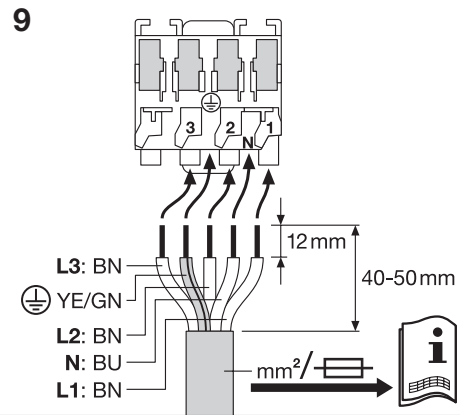

TruSys®
ELECTRICAL CONNECTOR
EAN 4058075155565