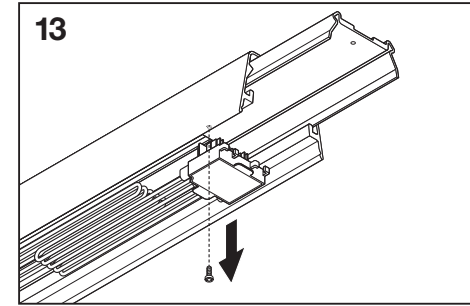

TruSys®
ELECTRICAL CONNECTOR
EAN 4058075155565