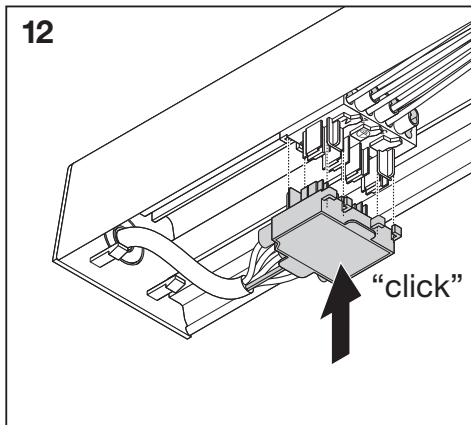

TruSys®
ELECTRICAL CONNECTOR
EAN 4058075155565