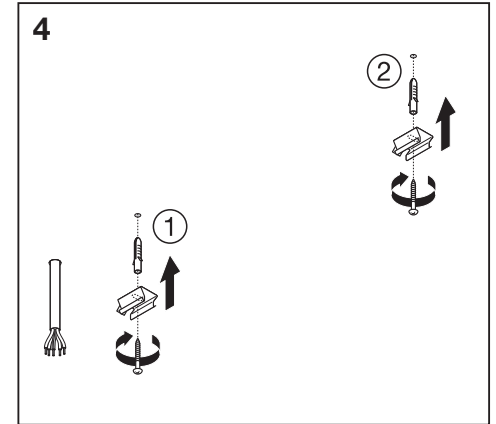

TruSys®
MOUNTING BRACKETS
EAN 4058075100435