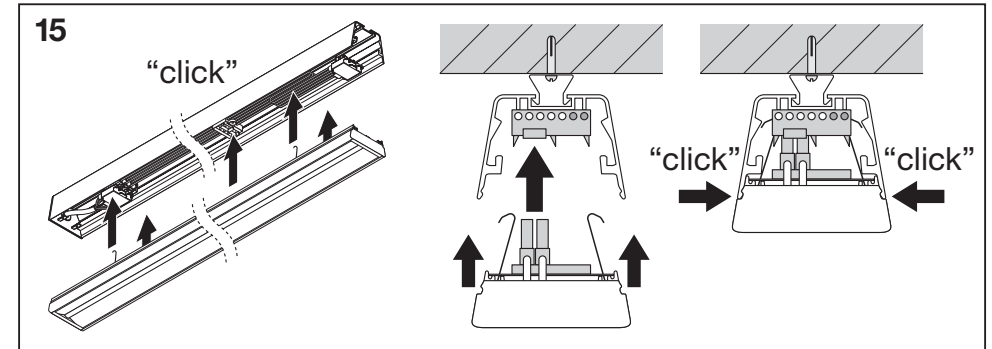

TruSys®
ELECTRICAL CONNECTOR
EAN 4058075155565