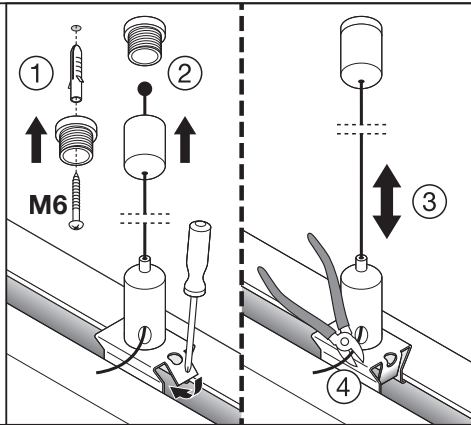

TruSys®
MOUNTING BRACKETS
EAN 4058075100435

TruSys®
ELECTRICAL CONNECTOR
EAN 4058075155565

TruSys® CHAIN KIT
EAN 4058075100374

TruSys® SUSPENSION KIT
EAN 4058075100350

TruSys® BLIND COVER 1500
EAN 4058075100398