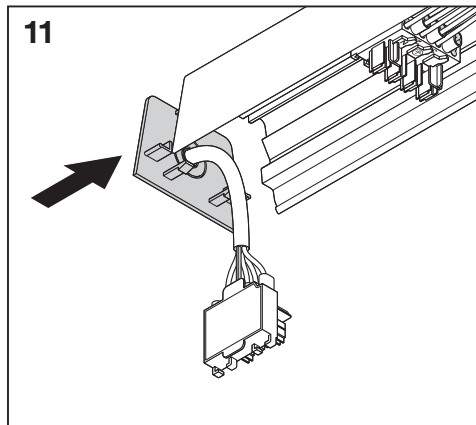

TruSys®
ELECTRICAL CONNECTOR
EAN 4058075155565