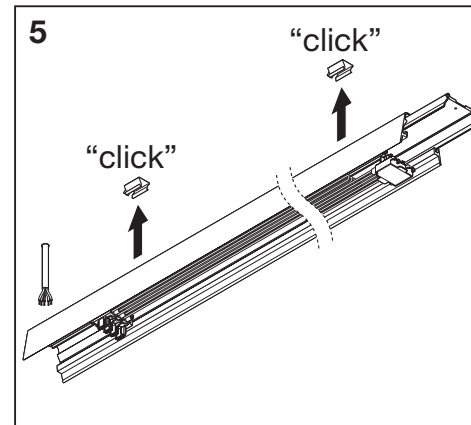

TruSys®
MOUNTING BRACKETS
EAN 4058075100435