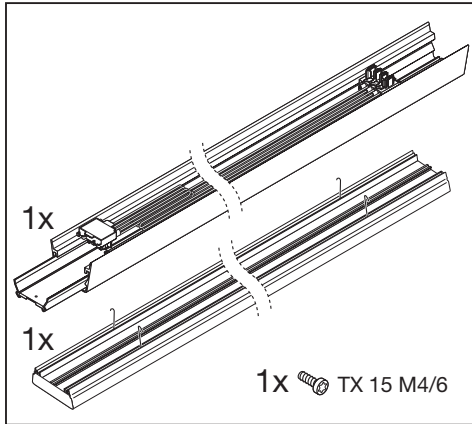

TruSys®
MOUNTING BRACKETS
EAN 4058075100435