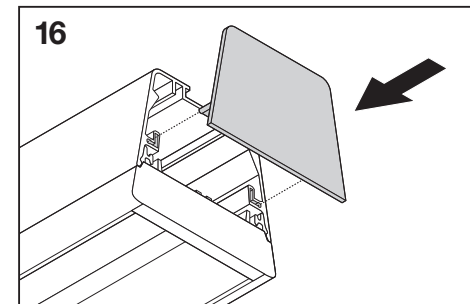

TruSys®
ELECTRICAL CONNECTOR
EAN 4058075155565