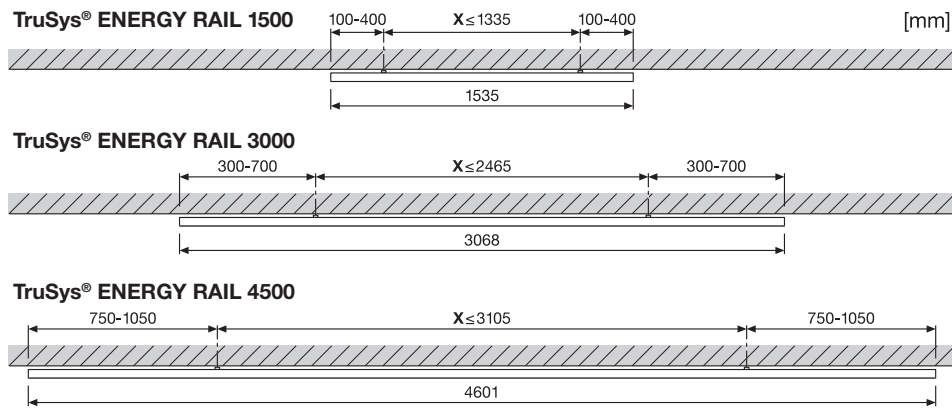

TruSys®
MOUNTING BRACKETS
EAN 4058075100435