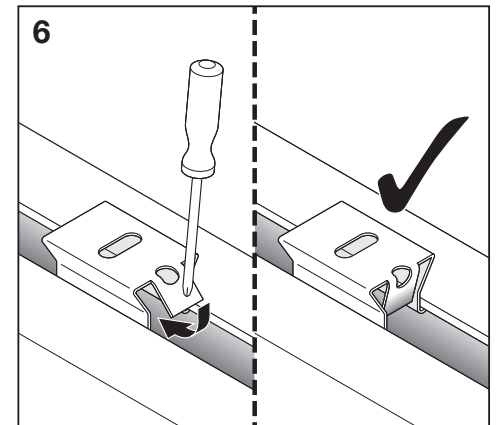

TruSys®
MOUNTING BRACKETS
EAN 4058075100435