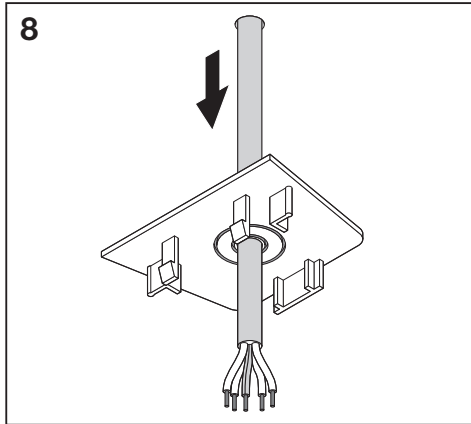

TruSys®
ELECTRICAL CONNECTOR
EAN 4058075155565