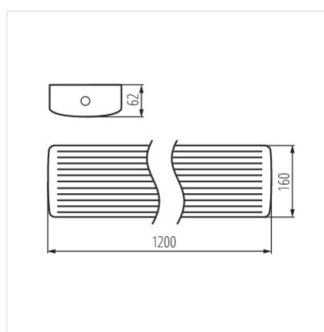

### Lineární LED svítidlo

MEBA LED 12-20W NW/WW

MEBA LED 22-40W NW/WW

MEBA LED 12-20W NW/WW

MEBA LED 22-40W NW/WW