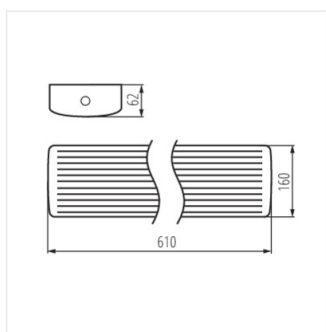

MEBA LED 12-20W NW/WW

MEBA LED 12-20W NW/WW