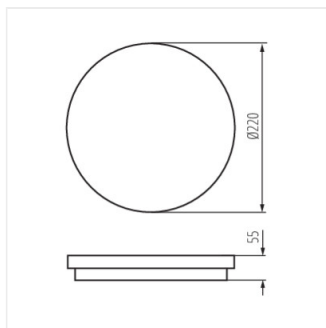

BENO LED

Stropní LED svítidlo

BENO 18W O