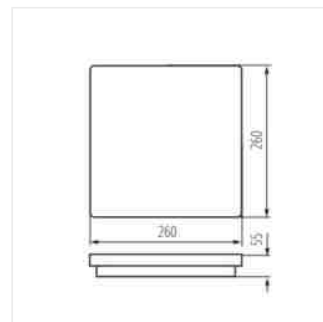

BENO 24W NW-L-GR

BENO 24W NW-L-SE GR