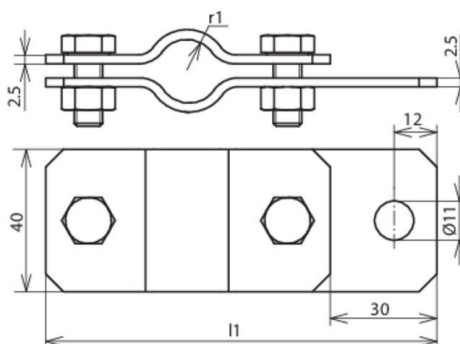

## ERS 76 AB11 V2A (410 389)

Figure without obligation

Arrangement:

Type	ERS 76 AB11 V2A
Part No.	410 389
Clamping range pipe Ø	76 mm
Material	StSt
Screw	⚙️ M8 x 20 mm
Material of screw / nut	StSt
Dimensions (l1 x r1)	169 x 38 mm
Lightning current carrying capability (10/350 µs)	100 kA <sup>*)</sup>
Standard	EN 62561-1
Weight	315 g
Customs tariff number (Comb. Nomenclature EU)	85389099
GTIN	4013364081482
PU	1 pc(s)

<sup>\*)</sup> For exact assignment, see test certificate.

We reserve the right to introduce changes in performance, configuration and technology, dimensions, weights and materials in the course of technical progress. The figures are shown without obligation.