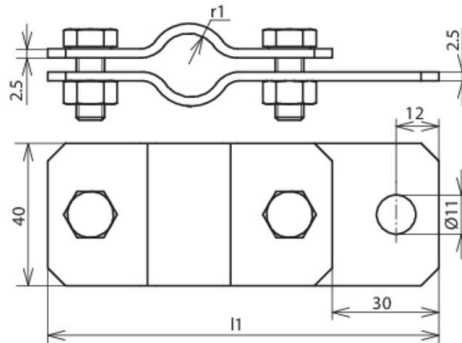

ERS 60 AB11 V2A (410 379)

Figure without obligation

Type	ERS 60 AB11 V2A
Part No.	410 379
Clamping range pipe Ø	60 mm
Material	StSt
Screw	⚙️ M8 x 20 mm
Material of screw / nut	StSt
Dimensions (l1 x r1)	151 x 30 mm
Lightning current carrying capability (10/350 µs)	100 kA ^{*)}
Standard	EN 62561-1
Weight	272 g
Customs tariff number (Comb. Nomenclature EU)	85389099
GTIN	4013364081475
PU	1 pc(s)

^{*)} For exact assignment, see test certificate.

We reserve the right to introduce changes in performance, configuration and technology, dimensions, weights and materials in the course of technical progress. The figures are shown without obligation.