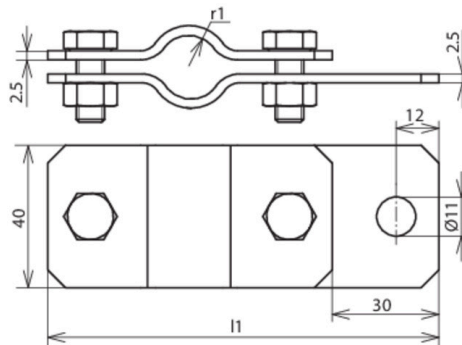

ERS 55 AB11 V2A (410 369)

Figure without obligation

Type	ERS 55 AB11 V2A
Part No.	410 369
Clamping range pipe Ø	55 mm
Material	StSt
Screw	⚙️ M8 x 20 mm
Material of screw / nut	StSt
Dimensions (l1 x r1)	145 x 27.5 mm
Lightning current carrying capability (10/350 µs)	^{*)}
Standard	EN 62561-1
Weight	260 g
Customs tariff number (Comb. Nomenclature EU)	85389099
GTIN	4013364081529
PU	25 pc(s)

*) For exact assignment, see test certificate.

We reserve the right to introduce changes in performance, configuration and technology, dimensions, weights and materials in the course of technical progress. The figures are shown without obligation.