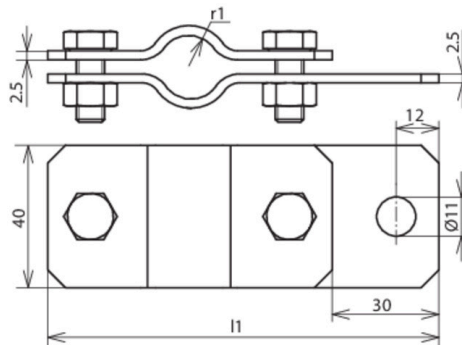

ERS 42 AB11 V2A (410 349)

Figure without obligation

Type	ERS 42 AB11 V2A
Part No.	410 349
Clamping range pipe Ø	42 mm
Material	StSt
Screw	⚙️ M8 x 20 mm
Material of screw / nut	StSt
Dimensions (l1 x r1)	132.5 x 21 mm
Lightning current carrying capability (10/350 µs)	100 kA ^{*)}
Standard	EN 62561-1
Weight	232 g
Customs tariff number (Comb. Nomenclature EU)	85389099
GTIN	4013364081604
PU	1 pc(s)

^{*)} For exact assignment, see test certificate.

We reserve the right to introduce changes in performance, configuration and technology, dimensions, weights and materials in the course of technical progress. The figures are shown without obligation.