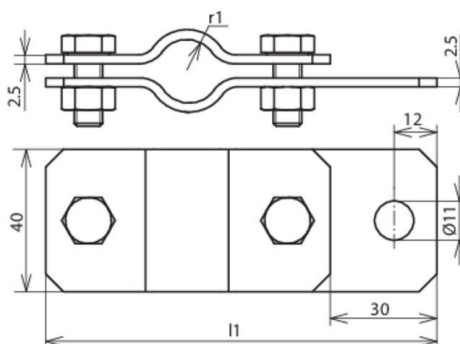

ERS 34 AB11 V2A (410 339)

Figure without obligation

Arrangement:

Type	ERS 34 AB11 V2A
Part No.	410 339
Clamping range pipe Ø	34 mm
Material	StSt
Screw	⚙️ M8 x 20 mm
Material of screw / nut	StSt
Dimensions (l1 x r1)	124 x 17 mm
Lightning current carrying capability (10/350 µs)	100 kA ^{*)}
Standard	EN 62561-1
Weight	206 g
Customs tariff number (Comb. Nomenclature EU)	85389099
GTIN	4013364081550
PU	25 pc(s)

^{*)} For exact assignment, see test certificate.

We reserve the right to introduce changes in performance, configuration and technology, dimensions, weights and materials in the course of technical progress. The figures are shown without obligation.