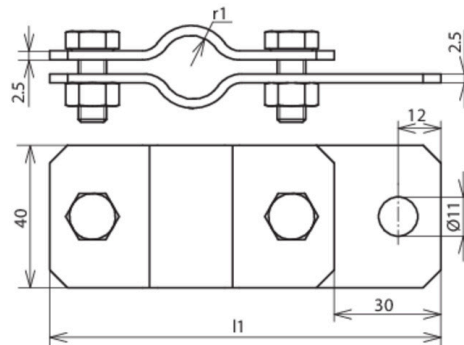

ERS 27 AB11 V2A (410 329)

Figure without obligation

Type	ERS 27 AB11 V2A
Part No.	410 329
Clamping range pipe Ø	27 mm
Material	StSt
Screw	M8 x 20 mm
Material of screw / nut	StSt
Dimensions (l1 x r1)	115.5 x 13.5 mm
Lightning current carrying capability (10/350 µs)	^{*)}
Standard	EN 62561-1
Weight	192 g
Customs tariff number (Comb. Nomenclature EU)	85389099
GTIN	4013364081512
PU	25 pc(s)

*) For exact assignment, see test certificate.

We reserve the right to introduce changes in performance, configuration and technology, dimensions, weights and materials in the course of technical progress. The figures are shown without obligation.