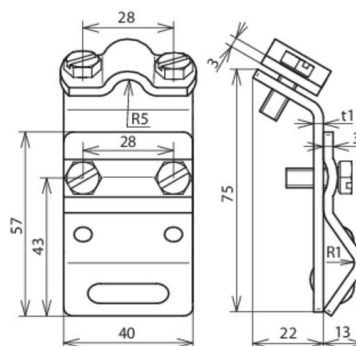

**DRK ZS 7.10 W13.25 CU (338 007)**

Figure without obligation

Arrangement:

Type	DRK ZS 7.10 W13.25 CU
Part No.	338 007
Clamping range bead	13-25 mm
Material of gutter clamp	Cu
Clamping range Rd	7-10 mm
Material of conductor clamp	Cu
Width / material thickness	40 / 3 mm
Screw	M6 x 16 / M6 x 10 mm
Material of screw	StSt
Lightning current carrying capability (10/350 µs)	100 kA <sup>*)</sup>
Standard	EN 62561-1
Weight	190 g
Customs tariff number (Comb. Nomenclature EU)	85389099
GTIN	4013364024854
PU	25 pc(s)

<sup>\*)</sup> See test certificate for exact classification.

We reserve the right to introduce changes in performance, configuration and technology, dimensions, weights and materials in the course of technical progress. The figures are shown without obligation.