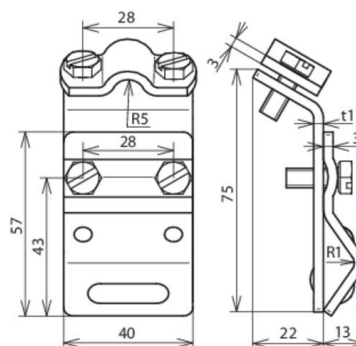

**DRK ZS 7.10 W13.25 AL (338 001)**

Figure without obligation

Arrangement:

Type	DRK ZS 7.10 W13.25 AL
Part No.	338 001
Clamping range bead	13-25 mm
Material of gutter clamp	Al
Clamping range Rd	7-10 mm
Material of conductor clamp	Al
Width / material thickness	40 / 3 mm
Screw	M6 x 16 mm
Material of screw	StSt
Lightning current carrying capability (10/350 µs)	/  *)
Standard	EN 62561-1
Weight	68 g
Customs tariff number (Comb. Nomenclature EU)	85389099
GTIN	4013364054172
PU	25 pc(s)

\*) See test certificate for exact classification.

We reserve the right to introduce changes in performance, configuration and technology, dimensions, weights and materials in the course of technical progress. The figures are shown without obligation.