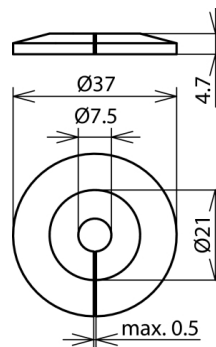

MS 37 4.7 B7.5 K BR (276 057)

Figure without obligation

Prevents rain water from running down the round wire and soiling of the facade.

Type	MS 37 4.7 B7.5 K BR
Part No.	276 057
Material	plastic
Conductor Rd	8 mm
Colour	brown
Diameter Ø	37 mm
Hole	7.5 mm
Weight	2 g
Customs tariff number (Comb. Nomenclature EU)	39269097
GTIN	4013364104990
PU	1 pc(s)