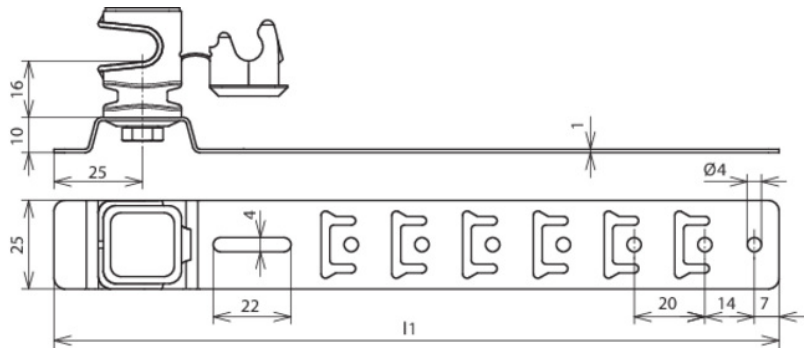

DLH US 8 H36 L475 BR GALCU (204 197)

Figure without obligation

Type	DLH US 8 H36 L475 BR GALCU
Part No.	204 197
Material of roof conductor holder	Cu
Length of brace (l1)	475 mm
Height of conductor holder	36 mm
Material of conductor holder	plastic
Colour of conductor holder	brown •
Conductor support Rd	8 mm
Type of conductor holder	DEHNSnap
Conductor routing	loose
Brace type	with preformed bending points
Fixing possibilities	hook locking, angling, nailing
Type of roofing	pantiled roofs
Female thread	M6
Weight	112 g
Customs tariff number (Comb. Nomenclature EU)	85389099
GTIN	4013364042605
PU	1 pc(s)