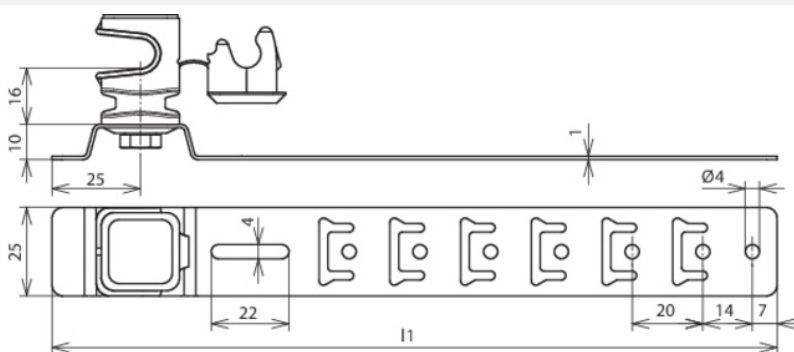

DLH US 8 H36 L335 BR GALCU (204 187)

Figure without obligation

Type	DLH US 8 H36 L335 BR GALCU
Part No.	204 187
Material of roof conductor holder	Cu
Length of brace (l1)	335 mm
Height of conductor holder	36 mm
Material of conductor holder	plastic
Colour of conductor holder	brown •
Conductor support Rd	8 mm
Type of conductor holder	DEHNsnap
Conductor routing	loose
Brace type	with preformed bending points
Fixing possibilities	hook locking, angling, nailing
Type of roofing	pantiled roofs
Female thread	M6
Weight	91 g
Customs tariff number (Comb. Nomenclature EU)	85389099
GTIN	4013364042582
PU	50 pc(s)

We reserve the right to introduce changes in performance, configuration and technology, dimensions, weights and materials in the course of technical progress. The figures are shown without obligation.