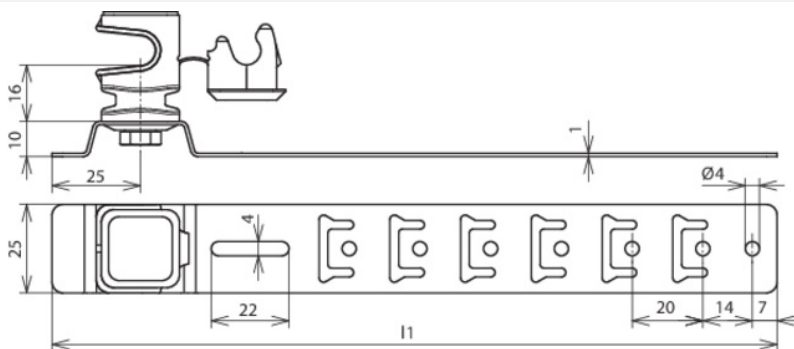

DLH US 8 H16 L335 BR GALCU (204 157)

Figure without obligation

Type	DLH US 8 H16 L335 BR GALCU
Part No.	204 157
Material of roof conductor holder	Cu
Length of brace (l1)	335 mm
Height of conductor holder	16 mm
Material of conductor holder	plastic
Colour of conductor holder	brown •
Conductor support Rd	8 mm
Type of conductor holder	DEHNsnap
Conductor routing	loose
Brace type	with preformed bending points
Fixing possibilities	hook locking, angling, nailing
Type of roofing	pantiled roofs
Female thread	M6
Weight	83 g
Customs tariff number (Comb. Nomenclature EU)	85389099
GTIN	4013364042520
PU	50 pc(s)

We reserve the right to introduce changes in performance, configuration and technology, dimensions, weights and materials in the course of technical progress. The figures are shown without obligation.