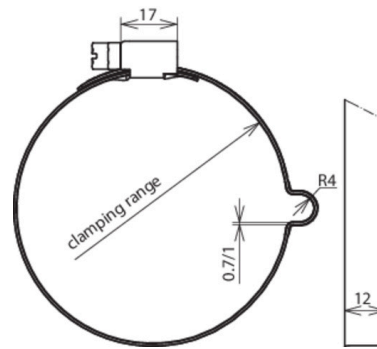

LH 8 SB80.100 SCG GALCU (200 077)

Figure without obligation

Type	LH 8 SB80.100 SCG GALCU
Part No.	200 077
Clamping range Ø pipe	80-100 mm
Conductor support Rd	8 mm
Conductor routing	fixed
Material of conductor holder	StSt / gal Cu
Screw	screw with worm drive SW7 mm
Material of grip head / screw	StSt / gal Cu
Fixing	with worm drive and bead
Weight	32 g
Customs tariff number (Comb. Nomenclature EU)	85389099
GTIN	4013364082335
PU	50 pc(s)