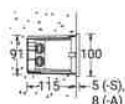

LEGEND

LEGEND

LEGEND 1

LEGEND 2

LEGEND 3

LEGEND 4

LEGEND 9