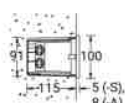

Recessing box