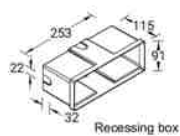

LEGEND

LEGEND

LEGEND 1