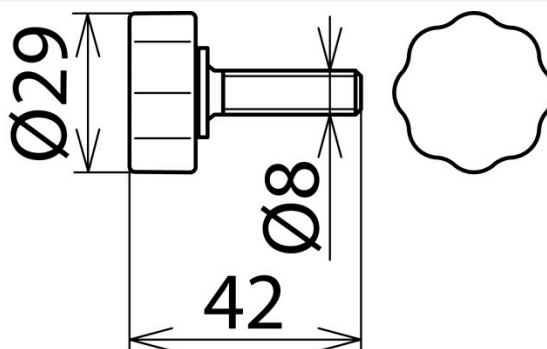

KS SG BLS 8 (766 105)

Figure without obligation

Figure without obligation

Type	KS SG BLS 8
Part No.	766 105
Total length (l _G)	42 mm
Suitable for	Universal gear coupling
Weight	10 g
Customs tariff number (Comb. Nomenclature EU)	90330090
GTIN	4013364125988
PU	1 pc(s)