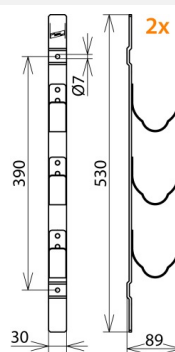

HV 3HH (700 015)

Figure without obligation

Figure without obligation

Type	HV 3HH
Part No.	700 015
Consisting of	2x HV 3HH ET
For	3 HH fuses
Material	Steel
Colour	Grey
Weight	1,41 kg
Customs tariff number (Comb. Nomenclature EU)	73269098
GTIN	4013364007192
PU	1 pc(s)

We reserve the right to introduce changes in performance, configuration and technology, dimensions, weights and materials in the course of technical progress. The figures are shown without obligation.