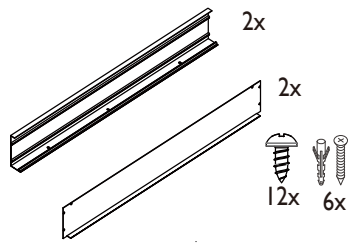

PHILIPS

RC065Z/RC066Z

Accessories

Surface mounted set:
RC065Z SMB W60L60 G2:
911401862782

RC066Z SMB W62L62 G2:
911401862882

Configuration types
(Ceiling only)

Size type

RC065Z SMB W60L60 G2