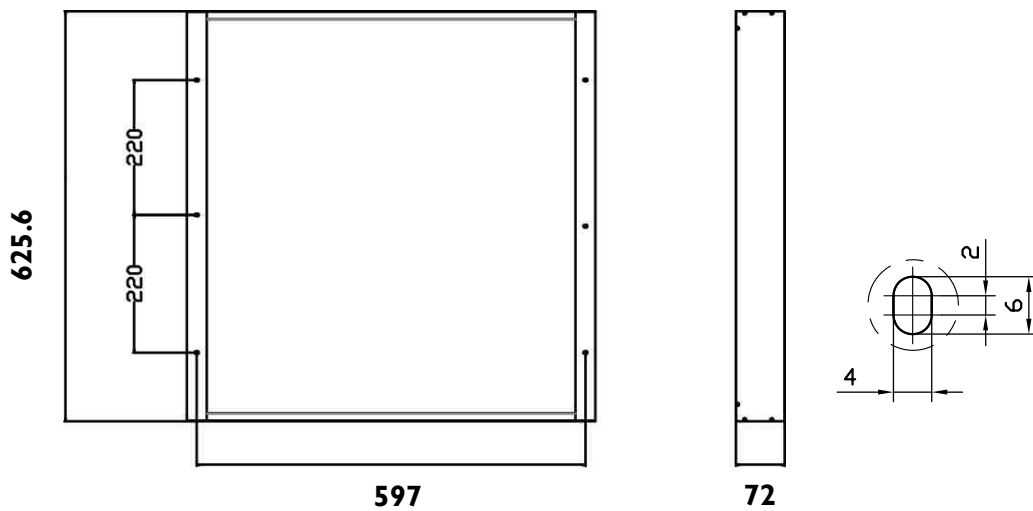

PHILIPS

RC065Z/RC066Z

Accessories

Surface mounted set:
RC065Z SMB W60L60 G2:
911401862782

RC066Z SMB W62L62 G2:
911401862882

Configuration types
(Ceiling only)

Size type

RC065Z SMB W60L60 G2

for RC065Z

W60L60

0.6

RC066Z SMB W62L62 G2

for RC066Z

W62L62

0.7

W60L60

W62L62