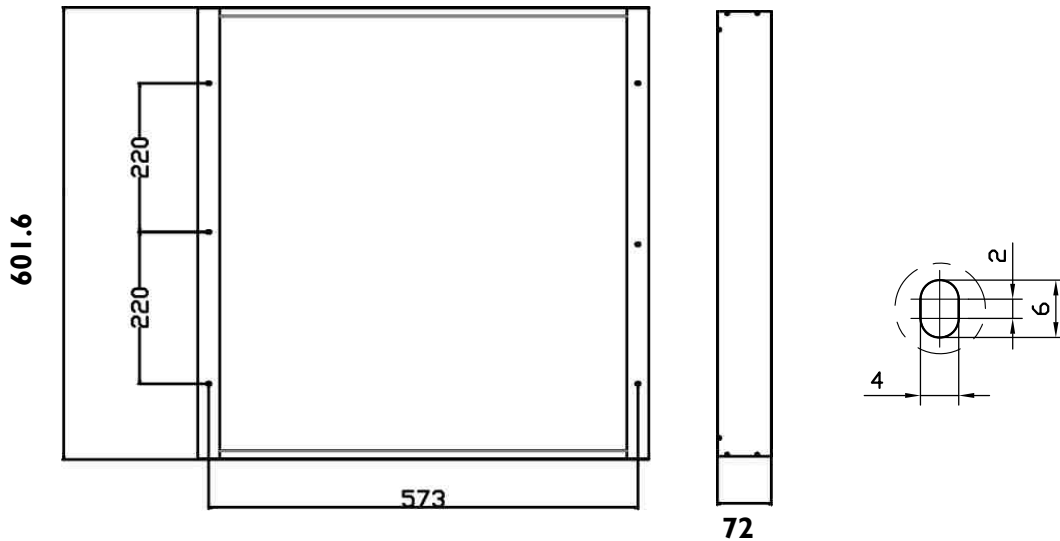

Configuration types
(Ceiling only)

Size type

RC065Z SMB W60L60 G2

for RC065Z

W60L60

0.6

RC066Z SMB W62L62 G2

for RC066Z

W62L62

0.7

W60L60