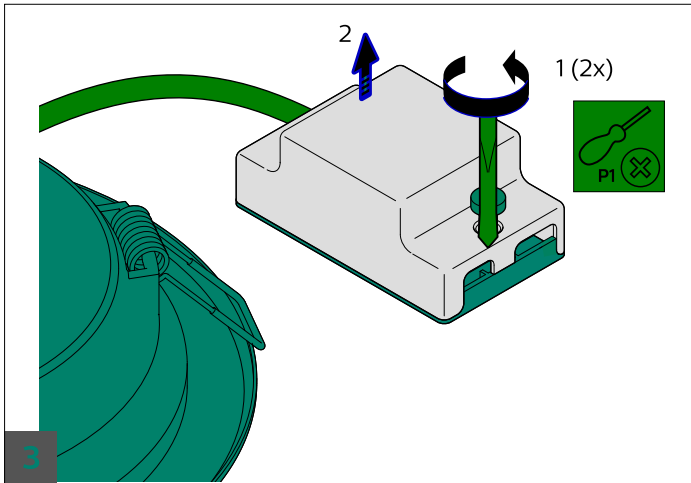

## Ledinaire SlimDownlight

DN065B G2

			P (W)	A	B	Ø mm	kg
DN065 G2 LED10	830	950	11	175	146	150-155	0.21
	840	1000					
DN065 G2 LED20	830	1850	22	225	196	200-205	0.33
	840	2000					

	LED10S	LED20S
Electrical characteristics		
I <sub>max</sub> (A)	4.03	6.07
T <sub>ref</sub> (µs)	272	272
MCB	Luminaires Max.	
B-10 A	48	48
B-13 A	48	48
C-10 A	48	48
C-13 A	48	48
C-16 A	48	48

Brand	Philips		
Product Family	LUMMINAIRES		
Shape	Round		
Wattage	NA		
Template Ref.	NA		
SGS number	5710641		
12-NC.NBR	324165469883		
Masterdrawing	NA		
CRC Ref.	CRC000		
Barcode No.	NA		
Operator(s)	stevewo		
VERSION No.	<b>v2</b>		
Date in	20150514		
Date amended	20190402		
Black	diecut		
<b>Date Check</b>			
<input type="checkbox"/>	Check briefing Traffic		
<b>Artwork document</b>			
<input type="checkbox"/>	Legend	<input type="checkbox"/>	Number of colors
<input type="checkbox"/>	12NC	<input type="checkbox"/>	Trapping/Bleed
<input type="checkbox"/>	Barcode	<input type="checkbox"/>	Images hires
<input type="checkbox"/>	Diecut	<input type="checkbox"/>	Jobsizes
<b>Approval</b>			
<input type="checkbox"/>	QC Lithographer	SGS Shanghai Production	
<input type="checkbox"/>	Product Manager	bryce.du@signify.com	
<input type="checkbox"/>	Traffic Manager	Micky He	

The product should only be installed indoors.  
The product is not dimmable.  
The external flexible cable or cord of this luminaire cannot be replaced. If the cord is damaged, the luminaire shall be destroyed.  
The product is only suitable for mounting on the ceiling.