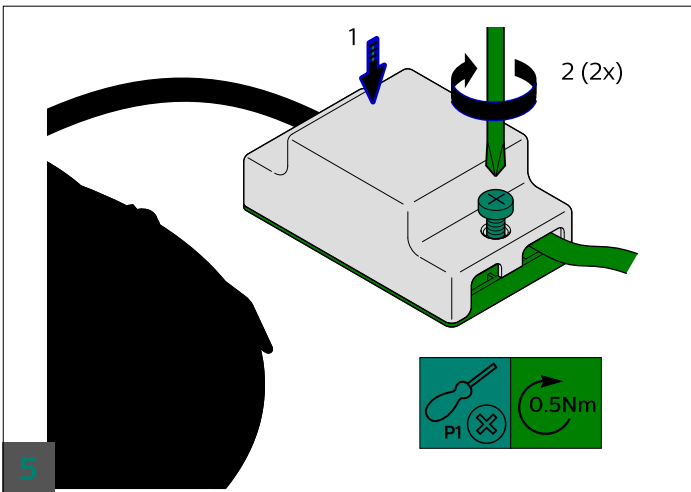

## Ledinaire SlimDownlight

DN065B G2

			P (W)	A	B	Ø mm	kg
DN065 G2 LED10	830	950	11	175	146	150-155	0.21
	840	1000					
DN065 G2 LED20	830	1850	22	225	196	200-205	0.33
	840	2000					

	LED10S	LED20S
Electrical characteristics		
I <sub>max</sub> (A)	4.03	6.07
T <sub>ref</sub> (µs)	272	272
MCB	Luminaires Max.	
B-10 A	48	48
B-13 A	48	48
C-10 A	48	48
C-13 A	48	48
C-16 A	48	48

Brand	Philips		
Product Family	LUMMINAIRES		
Shape	Round		
Wattage	NA		
Template Ref.	NA		
SGS number	5710641		
12-NC.NBR	324165469883		
Masterdrawing	NA		
CRC Ref.	CRC000		
Barcode No.	NA		
Operator(s)	stevewo		
VERSION No.	<b>v2</b>		
Date in	20150514		
Date amended	20190402		
Black	diecut		
<b>Date Check</b>			
<input type="checkbox"/>	Check briefing Traffic		
<b>Artwork document</b>			
<input type="checkbox"/>	Legend	<input type="checkbox"/>	Number of colors
<input type="checkbox"/>	12NC	<input type="checkbox"/>	Trapping/Bleed
<input type="checkbox"/>	Barcode	<input type="checkbox"/>	Images hires
<input type="checkbox"/>	Diecut	<input type="checkbox"/>	Jobsizes
<b>Approval</b>			
<input type="checkbox"/>	QC Lithographer	SGS Shanghai Production	
<input type="checkbox"/>	Product Manager	bryce.du@signify.com	
<input type="checkbox"/>	Traffic Manager	Micky He	

The product should only be installed indoors.  
The product is not dimmable.  
The external flexible cable or cord of this luminaire cannot be replaced. If the cord is damaged, the luminaire shall be destroyed.  
The product is only suitable for mounting on the ceiling.