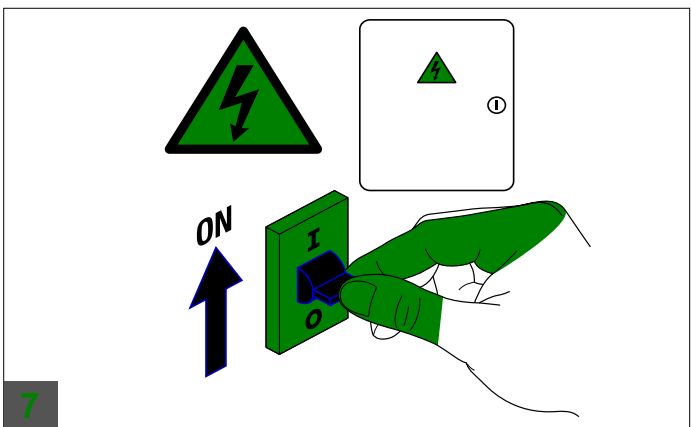

## Ledinaire SlimDownlight

DN065B G2

			P (W)	A	B	Ø mm	kg
DN065 G2 LED10	830	950	11	175	146	150-155	0.21
	840	1000					
DN065 G2 LED20	830	1850	22	225	196	200-205	0.33
	840	2000					

	LED10S	LED20S
Electrical characteristics		
I <sub>max</sub> (A)	4.03	6.07
T <sub>ref</sub> (µs)	272	272
MCB	Luminaires Max.	
B-10 A	48	48
B-13 A	48	48
C-10 A	48	48
C-13 A	48	48
C-16 A	48	48

The product should only be installed indoors.  
The product is not dimmable.  
The external flexible cable or cord of this luminaire cannot be replaced. If the cord is damaged, the luminaire shall be destroyed.  
The product is only suitable for mounting on the ceiling.