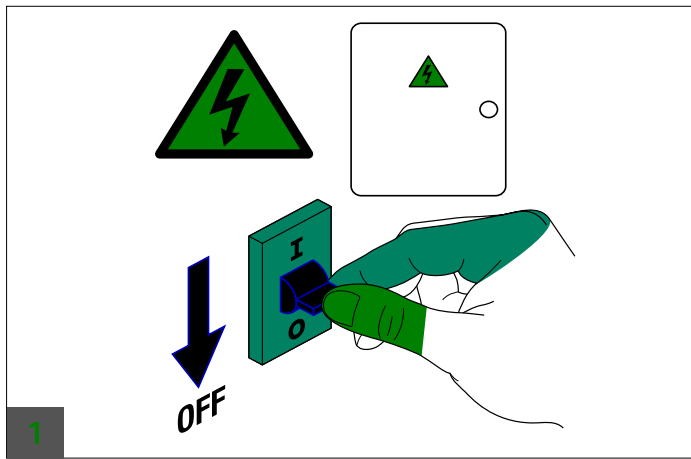

## Ledinaire SlimDownlight

DN065B G2

			P (W)	A	B	Ø mm	kg
DN065 G2 LED10	830	950	11	175	146	150-155	0.21
	840	1000					
DN065 G2 LED20	830	1850	22	225	196	200-205	0.33
	840	2000					

	LED10S	LED20S
Electrical characteristics		
I <sub>max</sub> (A)	4.03	6.07
T <sub>ref</sub> (µs)	272	272
MCB	Luminaires Max.	
B-10 A	48	48
B-13 A	48	48
C-10 A	48	48
C-13 A	48	48
C-16 A	48	48

The product should only be installed indoors.  
The product is not dimmable.  
The external flexible cable or cord of this luminaire cannot be replaced. If the cord is damaged, the luminaire shall be destroyed.  
The product is only suitable for mounting on the ceiling.