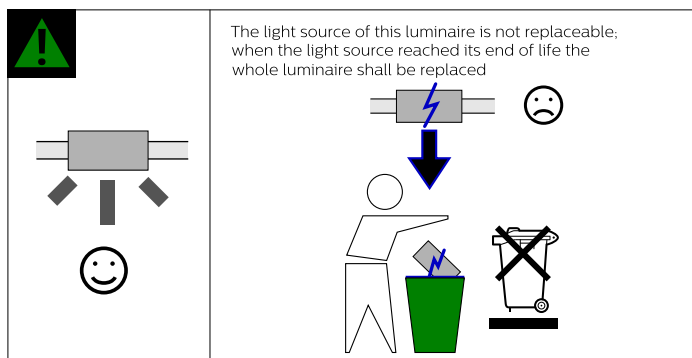

## Ledinaire SlimDownlight

DN065B G2

			P (W)	A	B	Ø mm	kg
DN065 G2 LED10	830	950	11	175	146	150-155	0.21
	840	1000					
DN065 G2 LED20	830	1850	22	225	196	200-205	0.33
	840	2000					

	LED10S	LED20S
Electrical characteristics		
I <sub>max</sub> (A)	4.03	6.07
T <sub>ref</sub> (µs)	272	272
MCB	Luminaires Max.	
B-10 A	48	48
B-13 A	48	48
C-10 A	48	48
C-13 A	48	48
C-16 A	48	48

The product should only be installed indoors.  
The product is not dimmable.  
The external flexible cable or cord of this luminaire cannot be replaced. If the cord is damaged, the luminaire shall be destroyed.  
The product is only suitable for mounting on the ceiling.