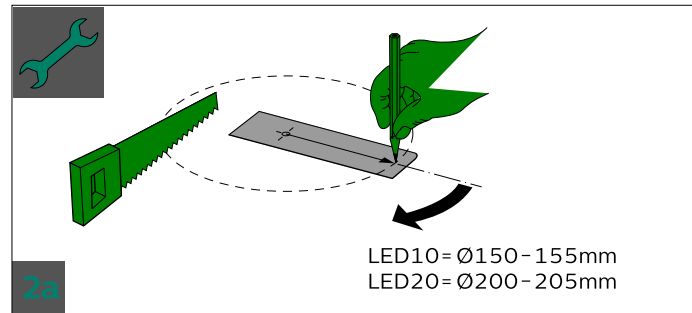

The product should only be installed indoors.
The product is not dimmable.
The external flexible cable or cord of this luminaire cannot be replaced. If the cord is damaged, the luminaire shall be destroyed.
The product is only suitable for mounting on the ceiling.

Brand	Philips
Product Family	LUMMINAIRES
Shape	Round
Wattage	NA
Template Ref.	NA
SGS number	5710641
12-NC.NBR	324165469883
Masterdrawing	NA
CRC Ref.	CRC000

Barcode No.	NA

Operator(s)	stevewo
VERSION No.	v2

Date in	20150514
Date amended	20190402

Black	diecut			

Date Check

☐ Check briefing Traffic

Artwork document

- ☐ Legend
- ☐ 12NC
- ☐ Barcode
- ☐ Diecut
- ☐ Number of colors
- ☐ Trapping/Bleed
- ☐ Images hires
- ☐ Jobsizes

Approval

- ☐ QC Lithographer SGS Shanghai Production
- ☐ Product Manager bryce.du@signify.com
- ☐ Traffic Manager Micky He