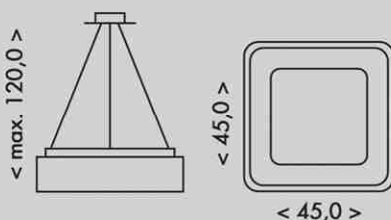

WMKL01S-40W/LED-SED

8 590849 530094

NOVINKA
LED

NEST
A+

40W 2600lm

WMKL02S-40W/LED-BI

40W 2600lm

WMKL02S-40W/LED-SED