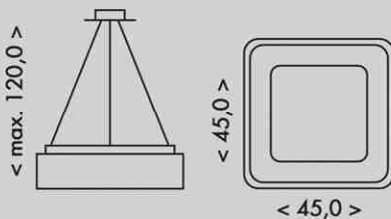

WMKL01S-40W/LED-SED

8 590849 530094

NOVINKA  
LED

NEST  
A+

40W 2600lm

WMKL02S-40W/LED-BI

40W 2600lm

WMKL02S-40W/LED-SED