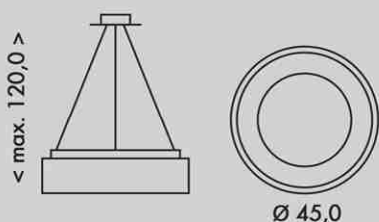

WMKL01R-40W/LED-SED

8 590849 530070

NOVINKA  
LED

NEST  
A+

40W 2600lm

WMKL02R-40W/LED-BI

40W 2600lm

WMKL02R-40W/LED-SED