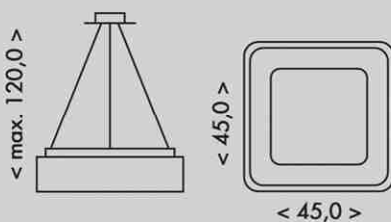

WMKL01S-40W/LED-SED

8 590849 530094

NOVINKA
LED

NEST
A+

40W 2600lm

WMKL02S-40W/LED-BI

40W 2600lm

WMKL02S-40W/LED-SED