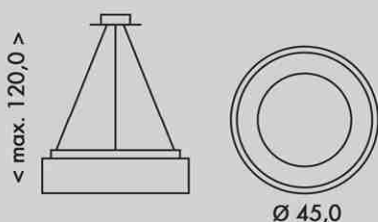

WMKL01R-40W/LED-SED

8 590849 530070

NOVINKA  
LED

NEST  
A+

40W 2600lm

WMKL02R-40W/LED-BI

40W 2600lm

WMKL02R-40W/LED-SED