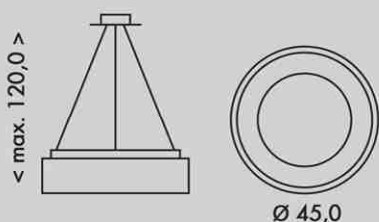

WMKL01R-40W/LED-SED

8 590849 530070

NOVINKA
LED

NEST
A+

40W 2600lm

WMKL02R-40W/LED-BI

40W 2600lm

WMKL02R-40W/LED-SED