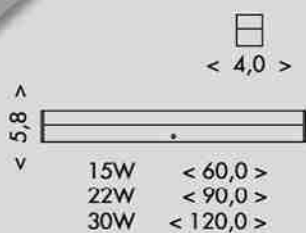

NOVINKA
LED

ALBA
A+

15W **1200lm**

TL4130-15W/STR

22W **1760lm**

TL4130-22W/STR

30W **2400lm**

TL4130-30W/STR