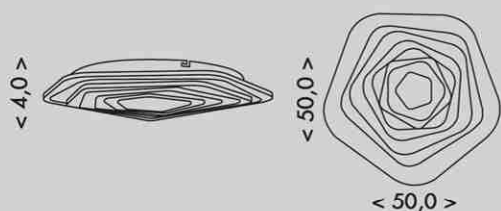

NOVINKA
LED

DRAGO
A+

80W 5480lm

WALP05-80W/LED

WALP05-80W/LED

NOVINKA
LED

ORION
A+

60W 3960lm