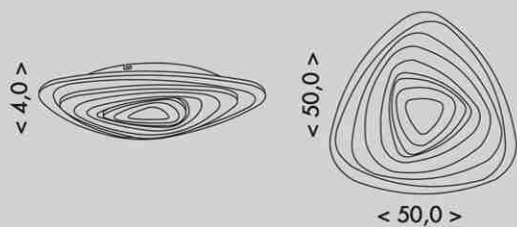

NOVINKA
LED

VELA
A+

60W 3960lm

WALP03-60W/LED

WALP03-60W/LED

NOVINKA
LED

ART
A+

130W 8250lm