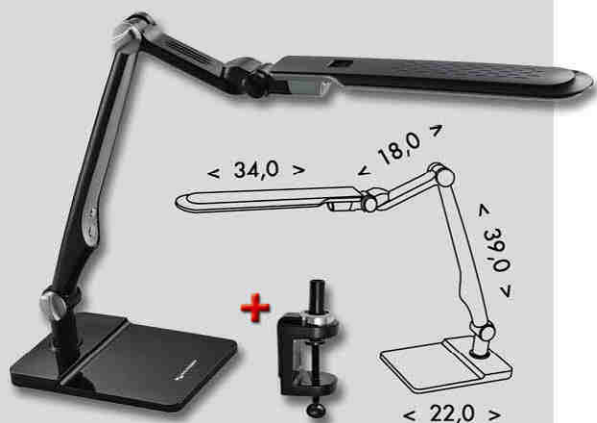

## STOLNÉ LAMPY

LED

MATRIX

A+

600lm

LBL1207-BI

600lm

LBL1207-CR