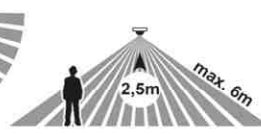

W121-STR

W121-BI

W121-STR

min max
10sec - 10min

min max
2lux - 2000lux