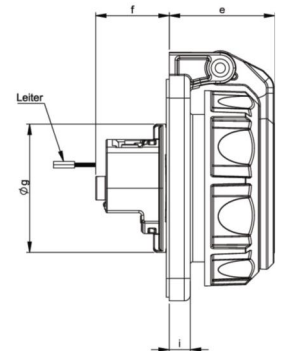

PCE data sheet

article#	20342-8u
article description	Flanged socket w. hinged lid 75x75 IP68
description long	Schutzkontakt-Anbausteckdose 75x75 fb Klappdeckel IP66/68 (bronzegrün)
GTIN (EAN)	9003399277191
country of origin	AT
customs number	85366990
net weight	0.103 kg
packaging quantity	10
minimum order quantity	10

ETIM 8.0	EC001325
Model	Earthing pin
Material	Plastic
Material quality	Thermoplastic
Flange size	75x75 mm
With hinged lid	True
For heavy conditions (in accordance with VDE)	True
Degree of protection (IP)	IP68
Angle of plug	Straight
Connection system	Screwed terminal
Colour	Green
Number of poles	3
Nominal current	16 A
Nominal voltage	250 V

wire flexible	1-2x2,5 mm ²
wire solid	1-2x2,5 mm ²
contact screws	80 Ncm
stripping length	7 mm

<https://www.pcelectric.at/shop/en/?func=detail&artnr=20342-8u>

www.manufacturer-safety.info