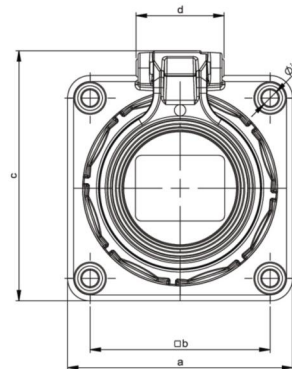

PCE data sheet

article#	20342-8u
article description	Flanged socket w. hinged lid 75x75 IP68
description long	Schutzkontakt-Anbausteckdose 75x75 fb Klappdeckel IP66/68 (bronzegrün)
GTIN (EAN)	9003399277191
country of origin	AT
customs number	85366990
net weight	0.103 kg
packaging quantity	10
minimum order quantity	10

ETIM 8.0	EC001325
Model	Earthing pin
Material	Plastic
Material quality	Thermoplastic
Flange size	75x75 mm
With hinged lid	True
For heavy conditions (in accordance with VDE)	True
Degree of protection (IP)	IP68
Angle of plug	Straight
Connection system	Screwed terminal
Colour	Green
Number of poles	3
Nominal current	16 A
Nominal voltage	250 V

wire flexible	1-2x2,5 mm ²
wire solid	1-2x2,5 mm ²
contact screws	80 Ncm
stripping length	7 mm

<https://www.pcelectric.at/shop/en/?func=detail&artnr=20342-8u>

www.manufacturer-safety.info