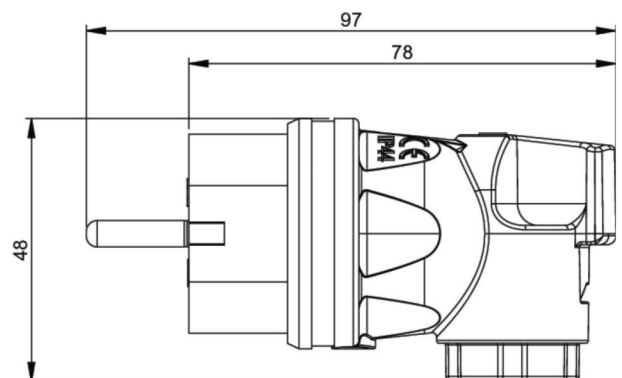

PCE data sheet

article#	05822-s
article description	Solid rubber angled plug
description long	Schutzkontaktwinkelstecker Vollgummi 2SL IP44 (schwarz) Serie Taurus
GTIN (EAN)	9003399210846
country of origin	AT
customs number	85366990
net weight	0.077 kg
packaging quantity	20
minimum order quantity	20

ETIM 8.0	EC000242
Model	Protective contact (SCHUKO)
Material	Full rubber
For heavy conditions (in accordance with VDE)	True
Degree of protection (IP)	IP44
Angle of plug	Right-angled
Connection system	Screwed terminal
Colour	Black
Number of poles	3
Nominal voltage	250 V
Nominal current	16 A
Protective earth pin round	True

K (cable Ø)	6-13 mm
wire flexible	0,75-2,5 mm ²
contact screws	80 Ncm
strain relief	110 Ncm
dismantling length	30 mm
stripping length	7 mm

<https://www.pcelectric.at/shop/en/?func=detail&artnr=05822-s>