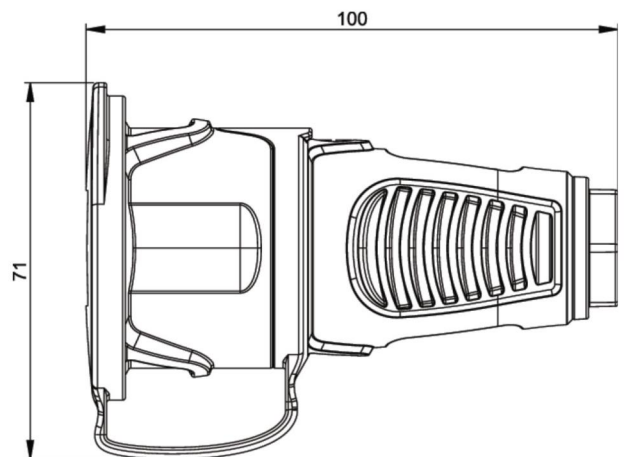

PCE data sheet

article#	2411-src
article description	Taurus2 rubber safety connector cap fb SH IP54 (black/red)
description long	Safety connector series Taurus2 - rubber with cap color (housing/ring/cover): black/red/red material (housing/contact carrier): TPE/PA6 earthing system: French/Belgian with shutter 16A / 250V AC / 3p (2P+E), protection rating: IP54
GTIN (EAN)	9003399465253
country of origin	AT
customs number	85366990
packaging quantity	20
minimum order quantity	20

ETIM 7.0	EC001327
Model	Earthing pin
Material	Rubber
Material quality	Thermoplastic
For heavy conditions (in accordance with VDE)	True
Degree of protection (IP)	IP54
Angle of plug	Straight
Connection system	Screwed terminal
Colour	Black
Number of poles	3
Nominal voltage	250 V
Nominal current	16 A

K (cable Ø)	6-13 mm
wire flexible	1-2,5 mm ²
contact screws	80 Ncm
strain relief	110 Ncm
dismantling length	30 mm
stripping length	7 mm

www.manufacturer-safety.info